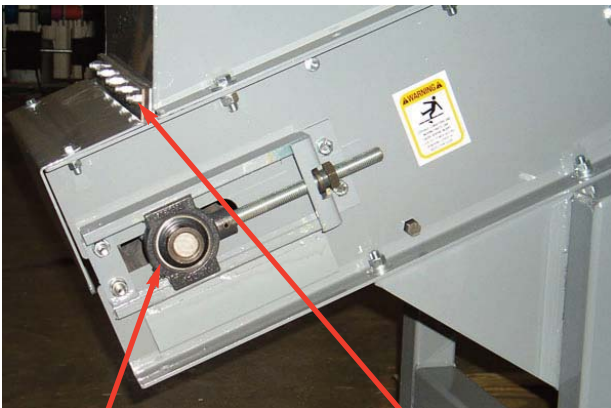

MTR 1 HP 3PH 56C
0012003546

Filter regulator SMC
3770330040

Valve JM 220 Volt Coil
3770870220

JMCG scale

Switch foot single position
3700510000

Bearing
17125154

Seal MCRS
0024240180

Bearing
7623210000