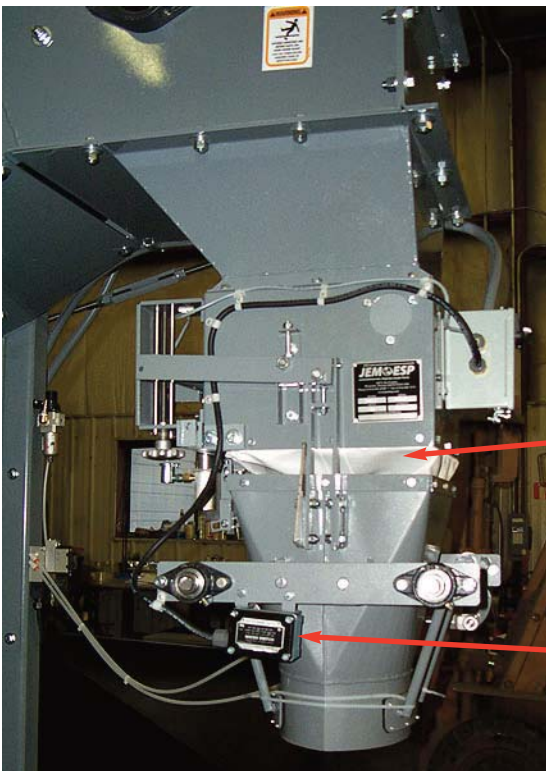

Dash pot (without oil)
6000470005

Bearing spout 3/4
7623140002

Cylinder spout
8333260000

Clevis AO spout
8333260002

Dust skirt
7791780000 AO 5.5 x 50

Opar micro switch
2795900000

Green pilot light
9500150134F

Selector switch 2 pos
9500150100F

Prox sensor
7800510000

Compensation Spring
7811270000

Dash pot assembly
6000470005

Contactor TE 110V Coil 9A 1-NO
17LC1D09F7

Starter, Mtr protect AMP
17GV2ME07

Starter 5 HP for
Variable speed drive