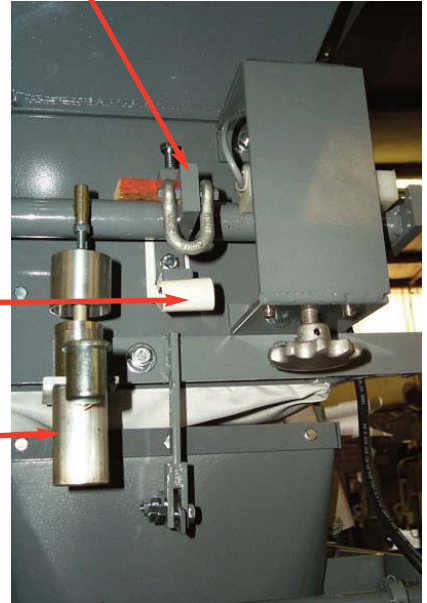

Green pilot light
9500150134F

Selector switch 2 pos
9500150100F

Prox sensor
7800510000

Compensation Spring
7811270000

Dash pot assembly
6000470005

Contactor TE 110V Coil 9A 1-NO
17LC1D09F7

Starter, Mtr protect AMP
17GV2ME07

Starter 5 HP for
Variable speed drive

Variable speed drive
1722A-D8P7N104

Relay, ice cube 110V
7800800110

Timer JM /CM
7800700000

Fuse 3 AMP GMA, not shown
7800552003