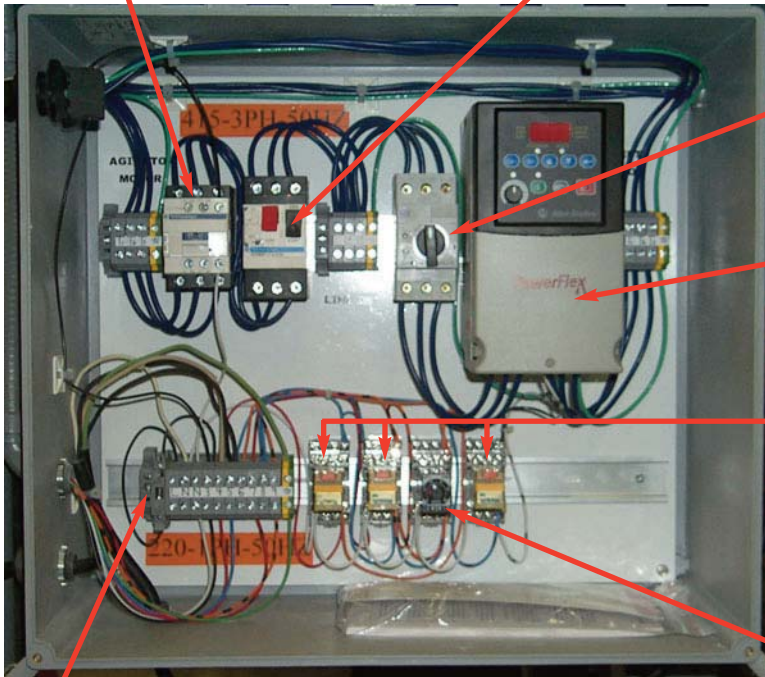

Selector switch 2 pos
9500150100F

Prox sensor
7800510000

Compensation Spring
7811270000

Dash pot assembly
6000470005

Contactor TE 110V Coil 9A 1-NO
17LC1D09F7

Starter, Mtr protect AMP
17GV2ME07

Starter 5 HP for
Variable speed drive

Variable speed drive
1722A-D8P7N104

Relay, ice cube 110V
7800800110

Timer JM /CM
7800700000

Fuse 3 AMP GMA, not shown
7800552003

Motor 131492.00
0012003615

Gearbox MCRS 5HP
3700585431

Gear box agitator
3700581523

MTR 1 HP 3PH 56C
0012003546

Filter regulator SMC
3770330040

Valve JM 220 Volt Coil
3770870220

JMCG scale

Switch foot single position
3700510000

Bearing
17125154

Seal MCRS
0024240180

Bearing
7623210000