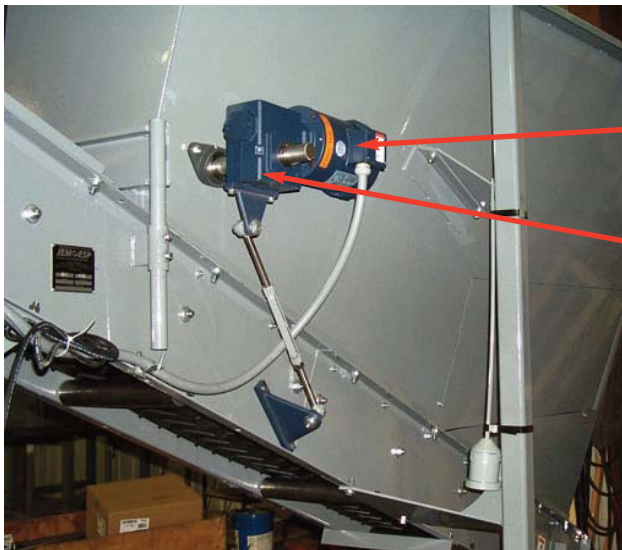

Gear box agitator
3700581523

MTR 1 HP 3PH 56C
0012003546