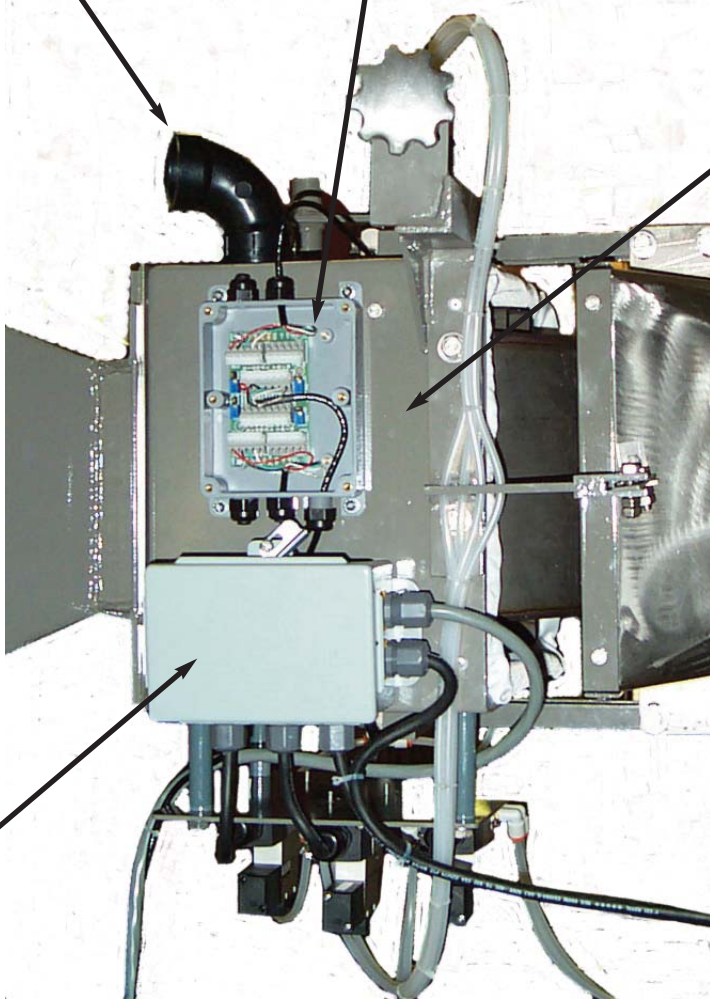

Enclosure
17643

Dust Port
8282509999

Summing Box
7800550604

Scale housing
3770700000MS
3770720000SS