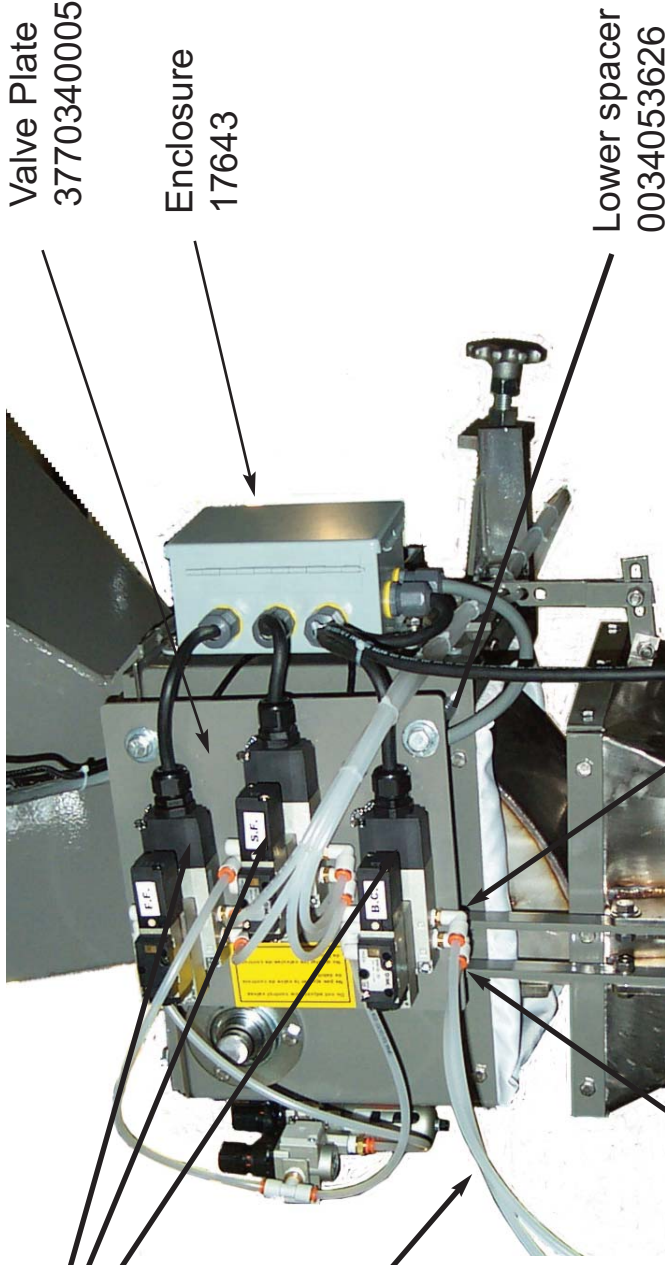

Valves 3 utilized for 2 speed, 2 utilized for single speed

3770870000

Valve 220

3770870220

Valve Plate
3770340005

Enclosure
17643

1/4" air line
8282504444

Lower spacer
0034053626

Muffler 1/8 NPT
1425194

1/4 x 1/8 NPT
Elbow & straight fittings
8282500000