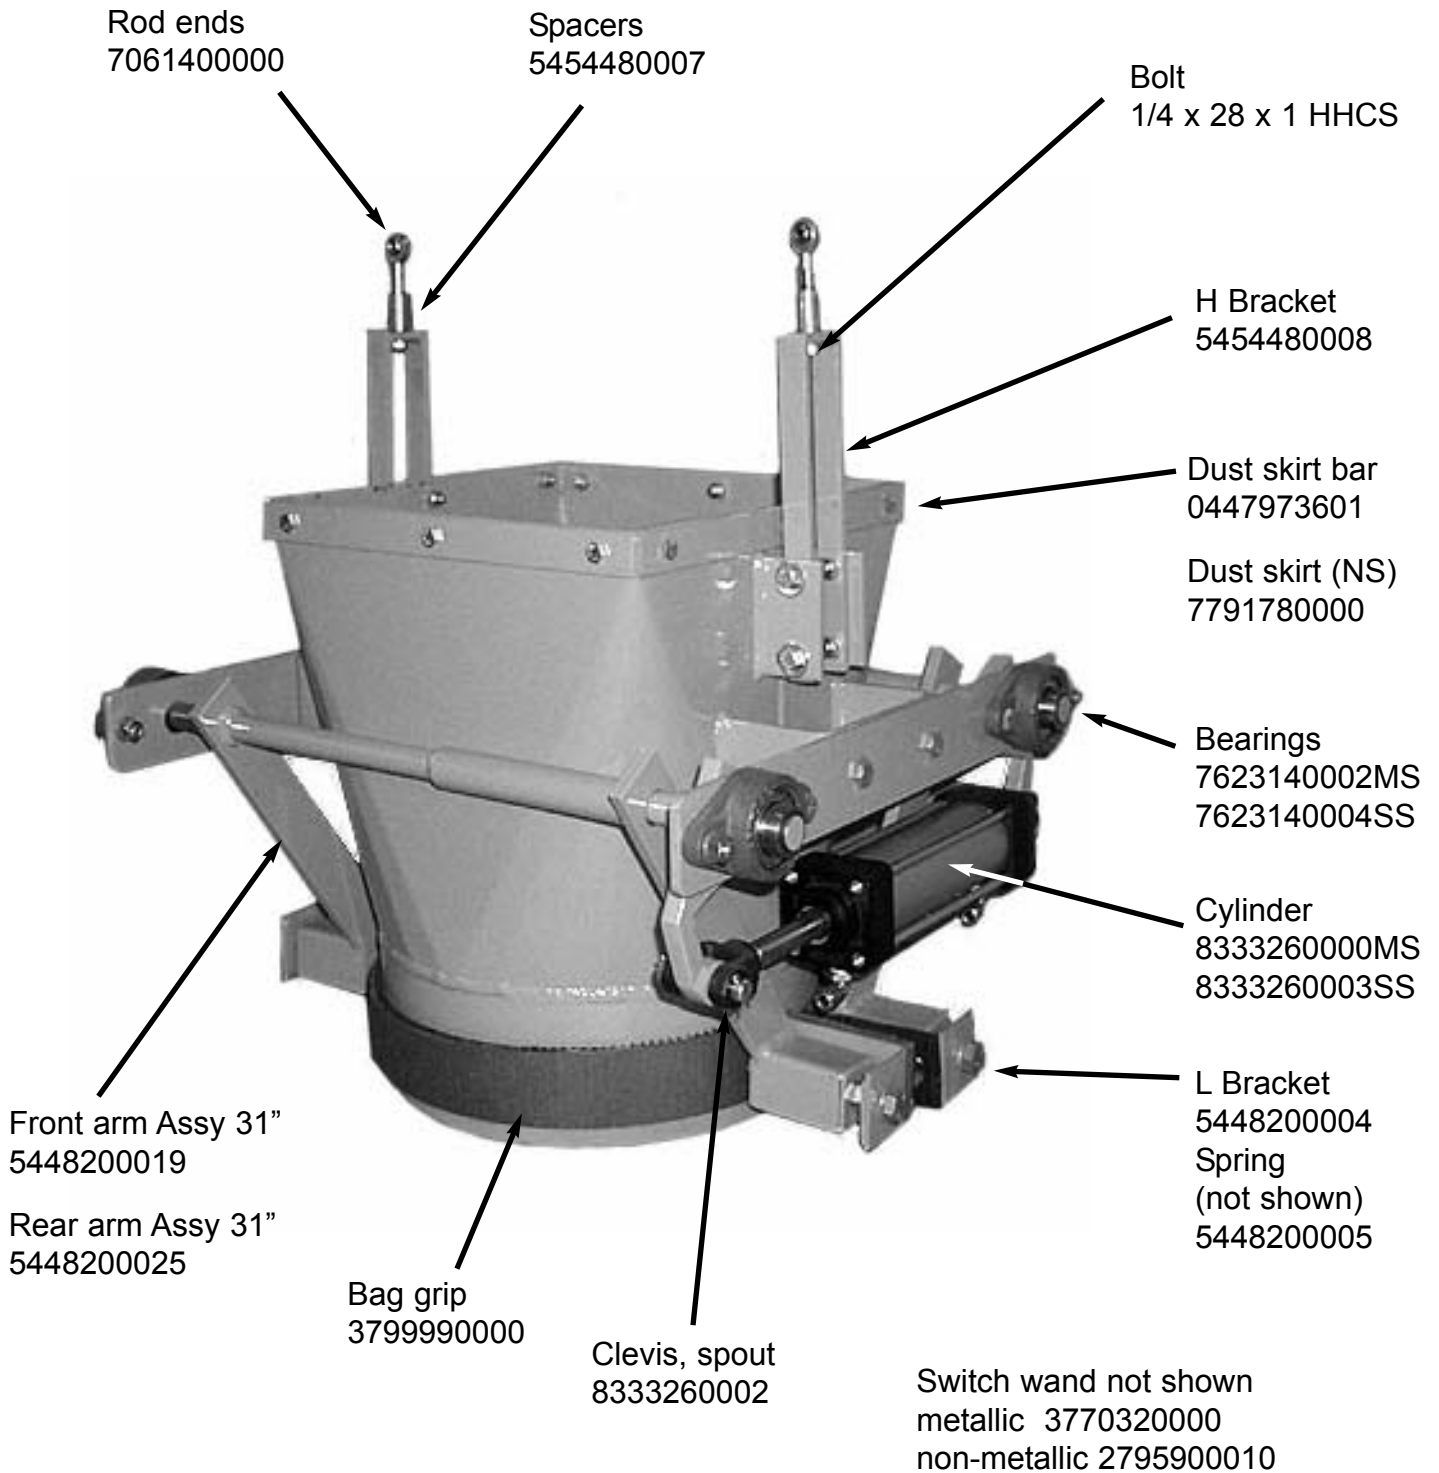

AO by Circumference DUST TIGHT SPOUT