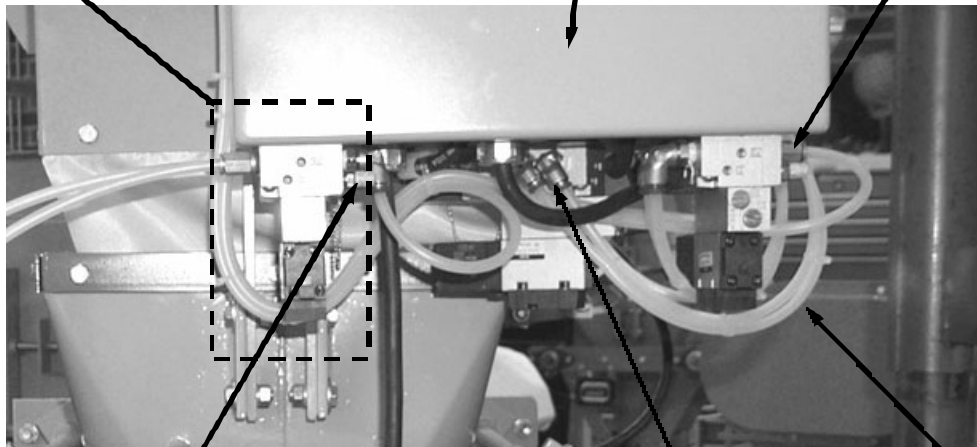

Load Cell
7800550250
Canadian
7800550150

Single Speed

GRAVITY VIBRATOR

Valve
3770870000
 Control Box
3770340000
 1/4 x 1/8 NPT Straight fitting

1/8 NPT Muffler
 1/4 x 1/8 NPT Elbow fitting
 1/4" air line
8282504444