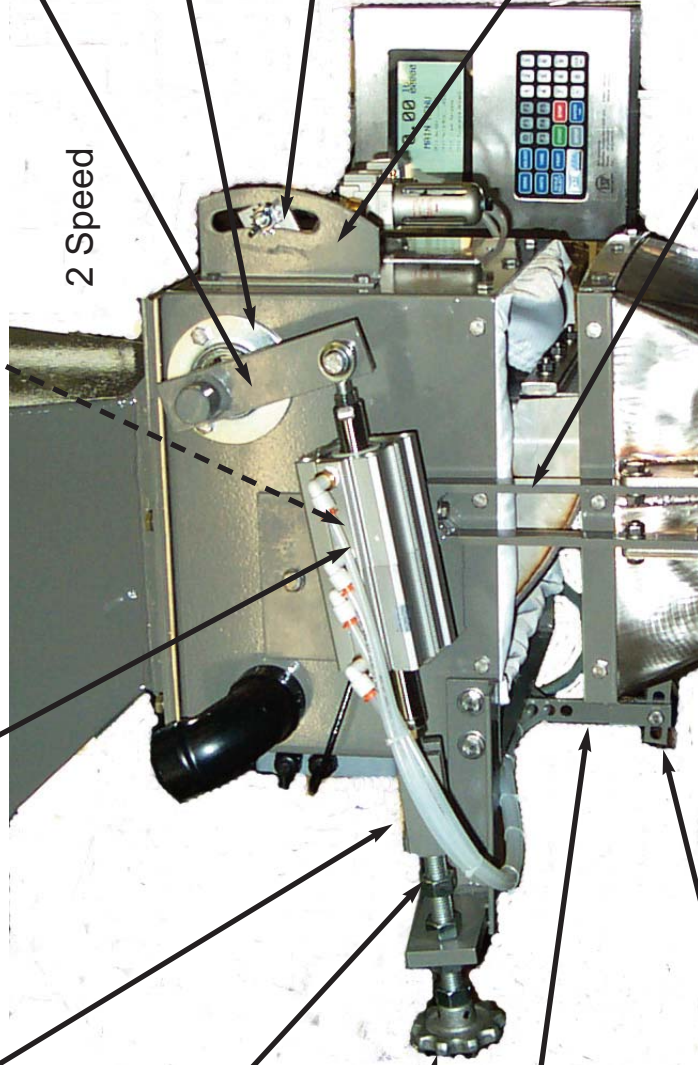

Feed gate cylinder
Two speed
83NQ250GDF145MS
83US19149SS

Rear Clevis
(2 speed only)
3900140000MS
3900140001SS

Rod, gate adjust
3600500000MS
3600500001SS

Adjust knob
7800650001

Sway Link
0423943603MS
0423943604SS

Sway Bracket
0423955501MS
0423955502SS

Feed gate cylinder
Single speed
8332850000MS
8332850001SS

Load Cell behind cylinder
7800550250
Canadian
7800550150

2 Speed

Feed gate handle
3770710000MS
3770710001SS

Feed gate bearing
7052250000

Regulator slide
5418220001MS
5418220002SS

Regulating slide
plate
0418183501MS
0418183502SS

H Bracket
5454480002MS
5454480004SS

Load Cell
7800550250
Canadian
7800550150

Single Speed