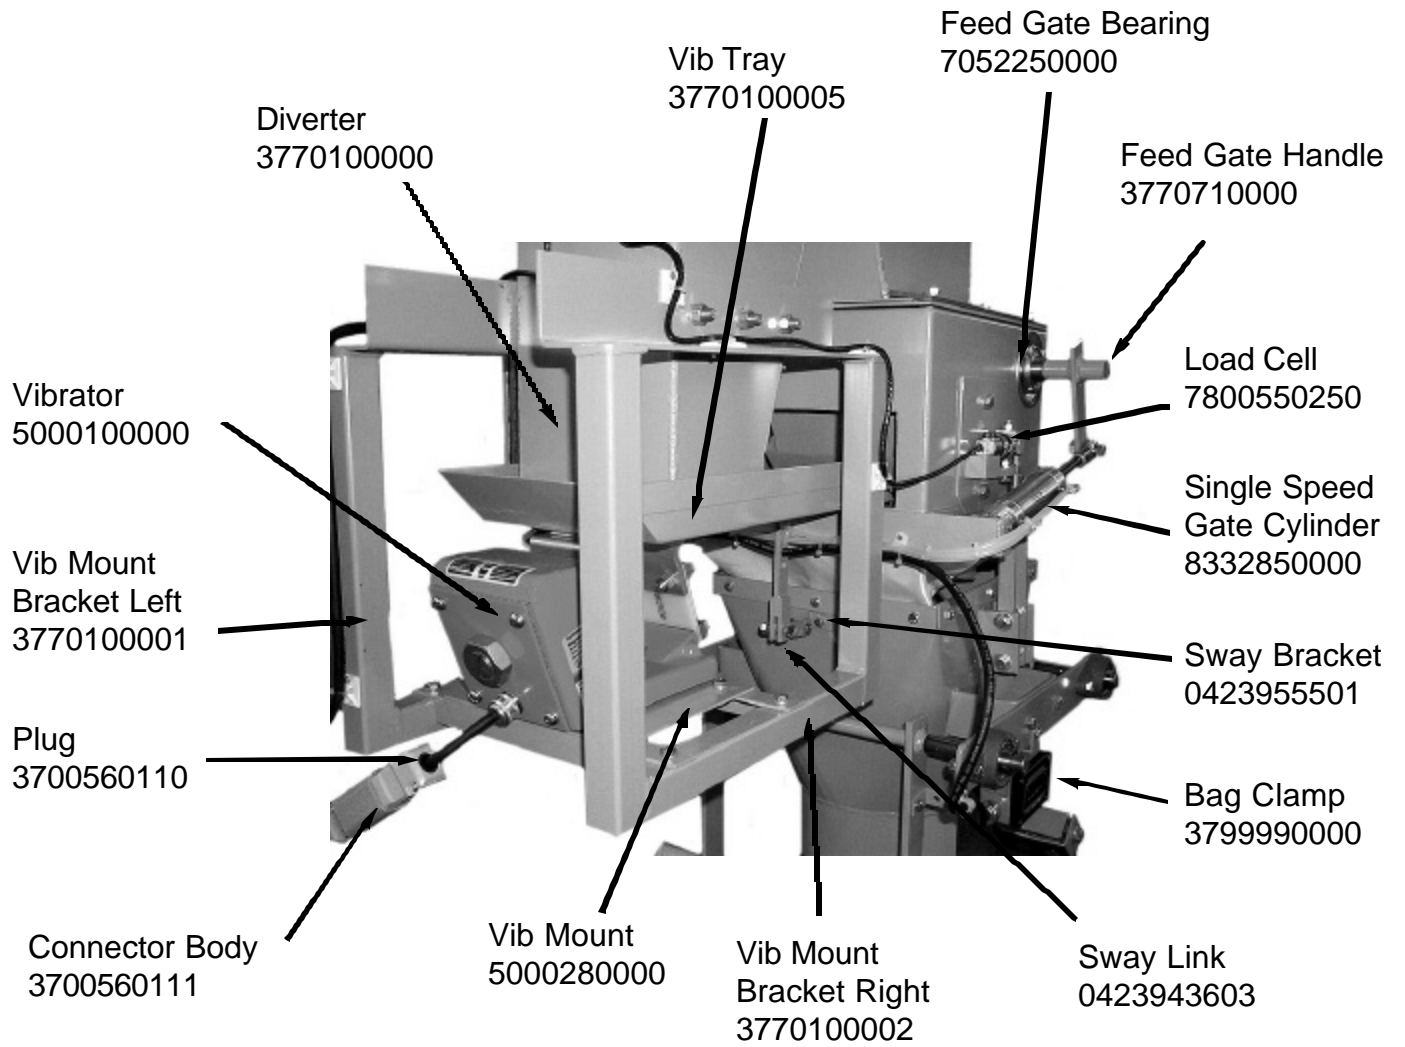

2 Speed

Feed gate handle
3770710000MS
3770710001SS

Feed gate bearing
7052250000

Regulator slide
5418220001MS
5418220002SS

Regulating slide
plate
0418183501MS
0418183502SS

H Bracket
5454480002MS
5454480004SS

Load Cell
7800550250
Canadian
7800550150

Single Speed

GRAVITY VIBRATOR

Valve
3770870000
 Control Box
3770340000
 1/4 x 1/8 NPT Straight fitting

1/8 NPT Muffler
 1/4 x 1/8 NPT Elbow fitting
 1/4" air line
8282504444