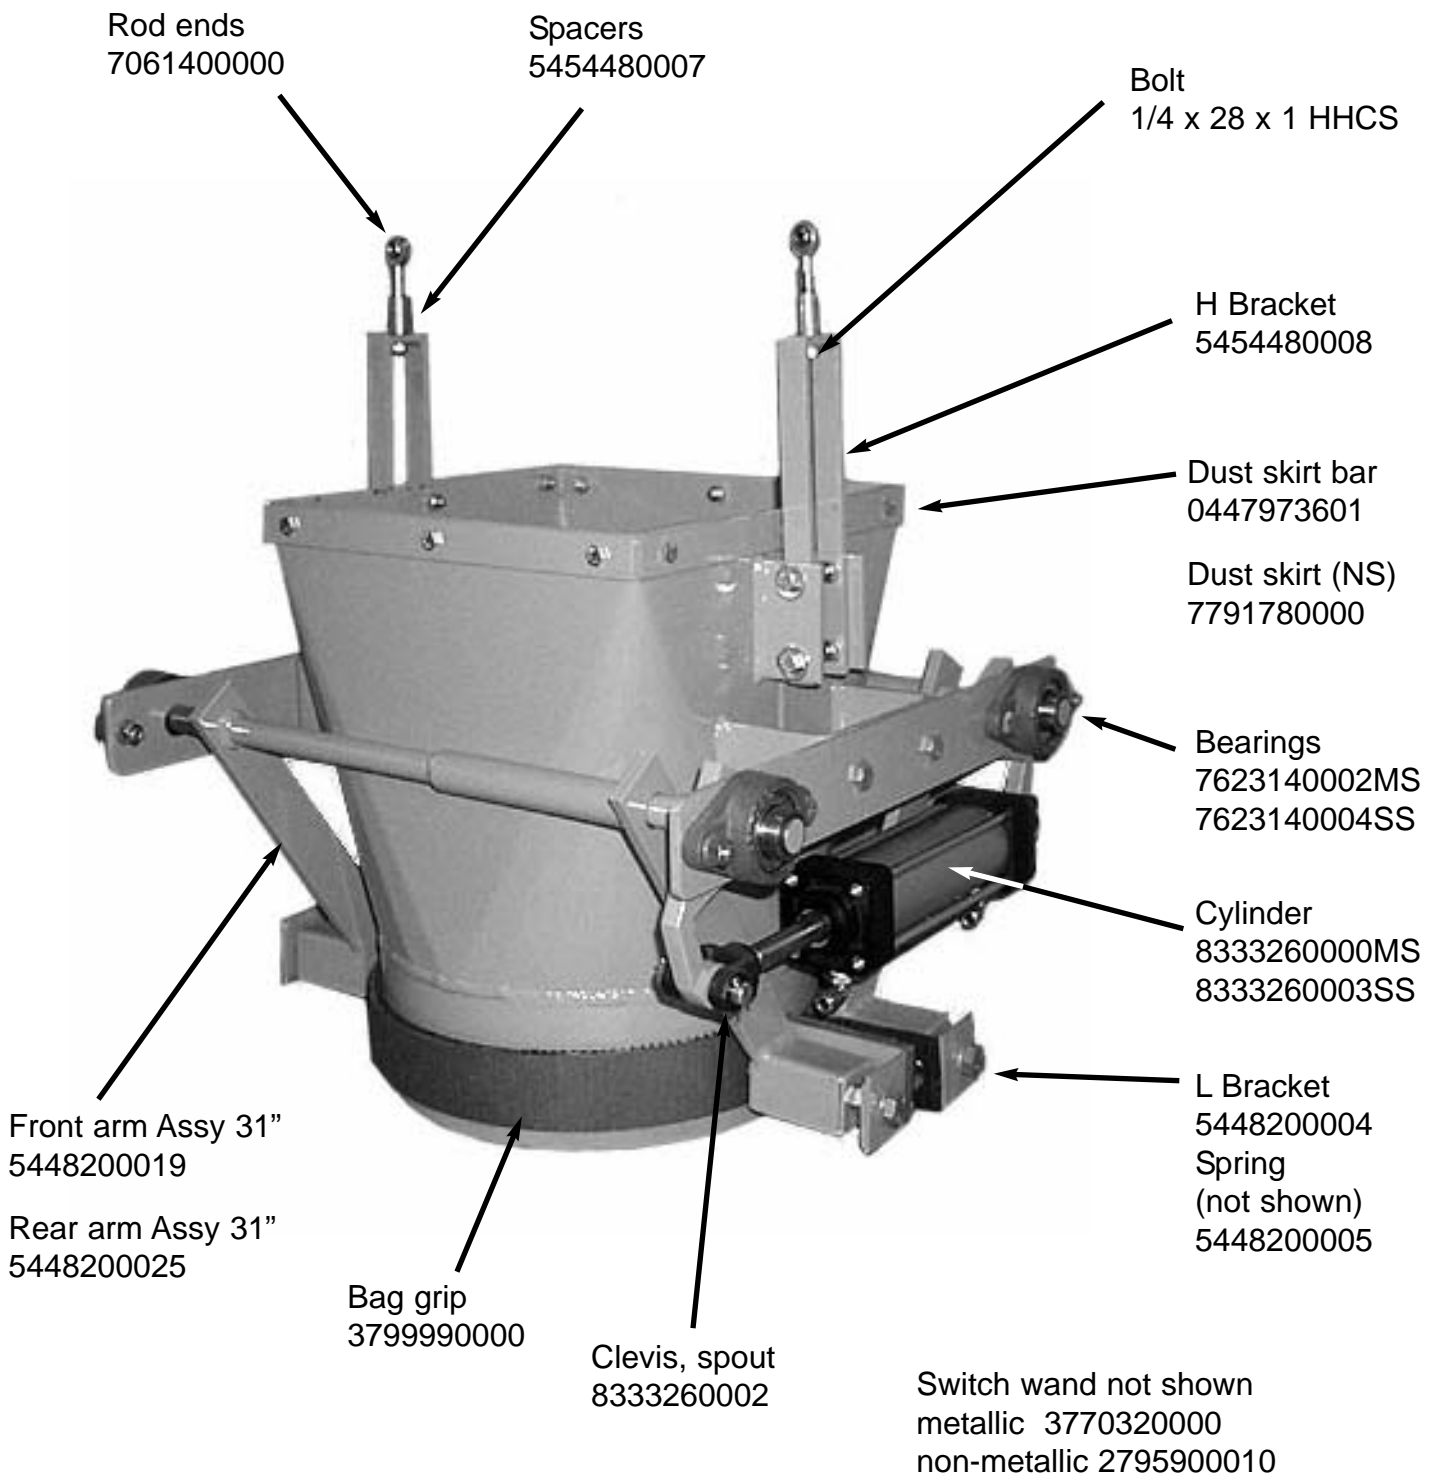

AO by Circumference DUST TIGHT SPOUT