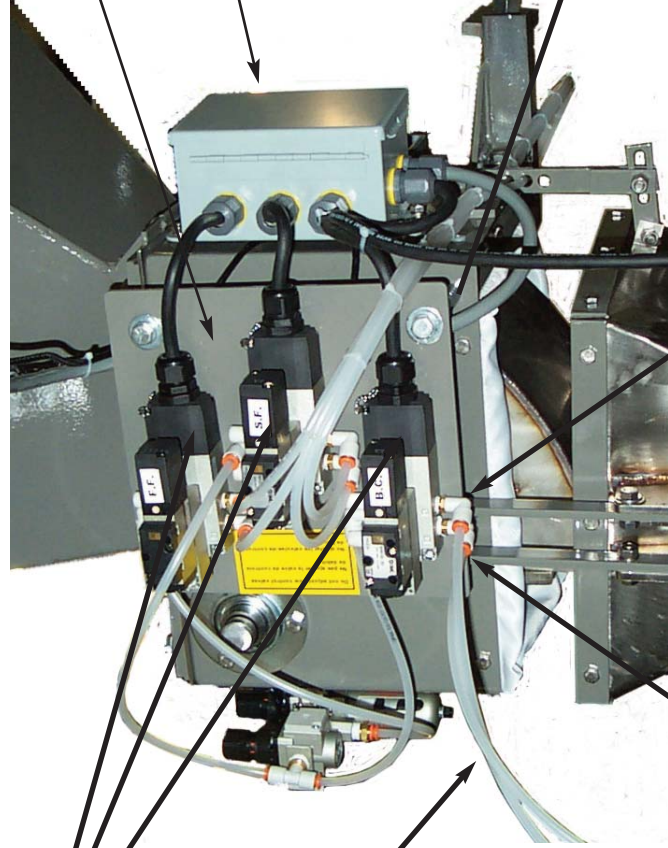

Valves
3770870000
Valve 220
3770870220

Valve Plate
3770340005

Enclosure
17643

Lower spacer
0034053626

1/4" air line
8282504444

Muffler 1/8 NPT
1425194

1/4 x 1/8 NPT
Elbow & straight fittings
8282500000