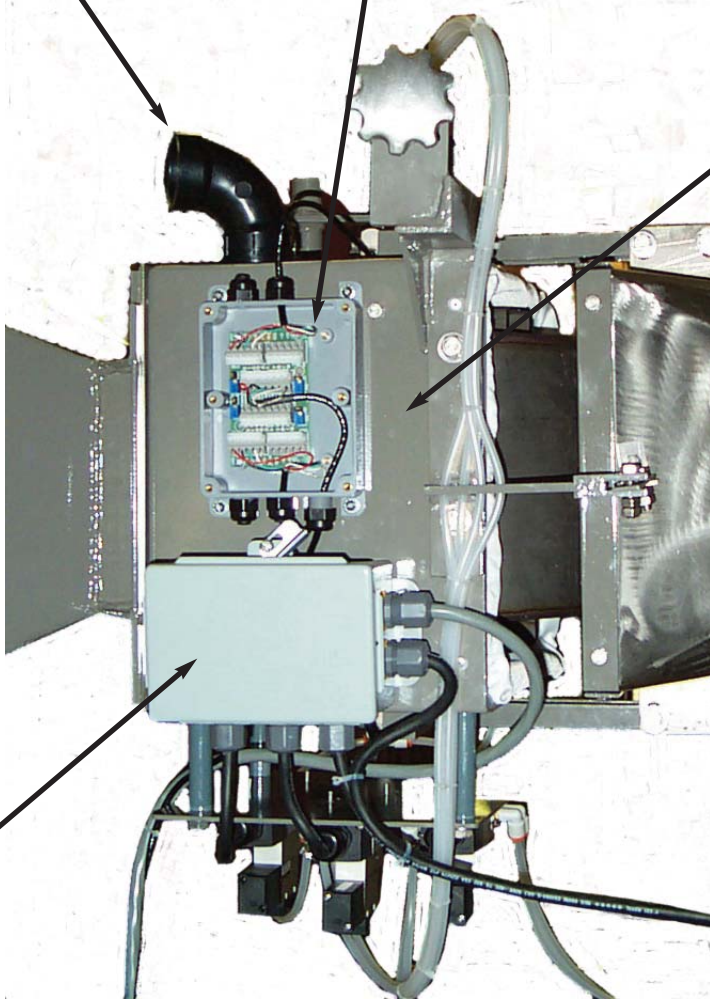

	PART #	DESCRIPTION	CODE	Simplex
50	7061150000	Rod end bearing (2 speed)		
51	7061400000	Rod end 1/4 RH		
52	7061490000	Rod end bearing (1 speed)		
53	7623140002	Spout bearing MS		
	7623140004	Spout bearing SS		
54	7675400003	Flow decal		
55	7791780000	Dust skirt fabric	R	1
56	7800510000	Proximity switch	R	1
57	7800550150	Load Cell #150, Canadian series		
58	7800550250	Load Cell #250, standard series	R	1
59	7800550604	Summing box		
60	7800552003	Fuse 3 AMP	R	10
61	7800650001	Knob		
62	7800700000	Timer	R	1
63	7800800003	Socket Timer/relay		
64	7800800110	Relay	R	1
65	8282500000	Brass fittings elbow or straight	R	15
66	8282504444	1/4" airline	R	30'
67	8282509999	Vent dust port		
68	8332850000	Gate cylinder (1 speed) MS	R	1
	8332850001	Gate cylinder (1 speed) SS	R	1
69	8333260000	Spout cylinder MS		
	8333260003	Spout cylinder SS		
70	83NC1A200-PS	Seal kit, spout MS	R	1
	83CG5N50SRPS	Seal kit, spout SS	R	1
71	8333260002	Clevis spout		
72	83NQ250GDF145	Gate cylinder (2 speed) MS	R	1
73	83US19149	Gate cylinder (2 speed) SS	R	1
74	9250400000	Weight box cover		
75	9267080000	Weight box		
76	9500150000	Bulb	R	10
77	9500150100F	Selector switch		
78	9500150131F	Red cycle light		
79	9500150134F	Green "on" pilot		
80	9500380000	Terminal block		
81	9500410000	Terminal ground		
82	9500440000	Terminal fuse holder		
	83CQ2B50-PS	Seal kit 2 speed gate cylinder MS or SS	R	2

Valves
3770870000
Valve 220
3770870220

Valve Plate
3770340005

Enclosure
17643

Lower spacer
0034053626

1/4" air line
8282504444

Muffler 1/8 NPT
1425194

1/4 x 1/8 NPT
Elbow & straight fittings
8282500000

Enclosure
17643

Dust Port
8282509999

Summing Box
7800550604

Scale housing
3770700000MS
3770720000SS

Regulator slide handle
0418176601MS
0418176602SS

Filter Regulator Assembly
3770330046
Components
Regulator 3770330041
Filter regulator 3770330040
3/8 x 1/4 elbow fitting
8282500000
3/8 x 1/4 straight fitting