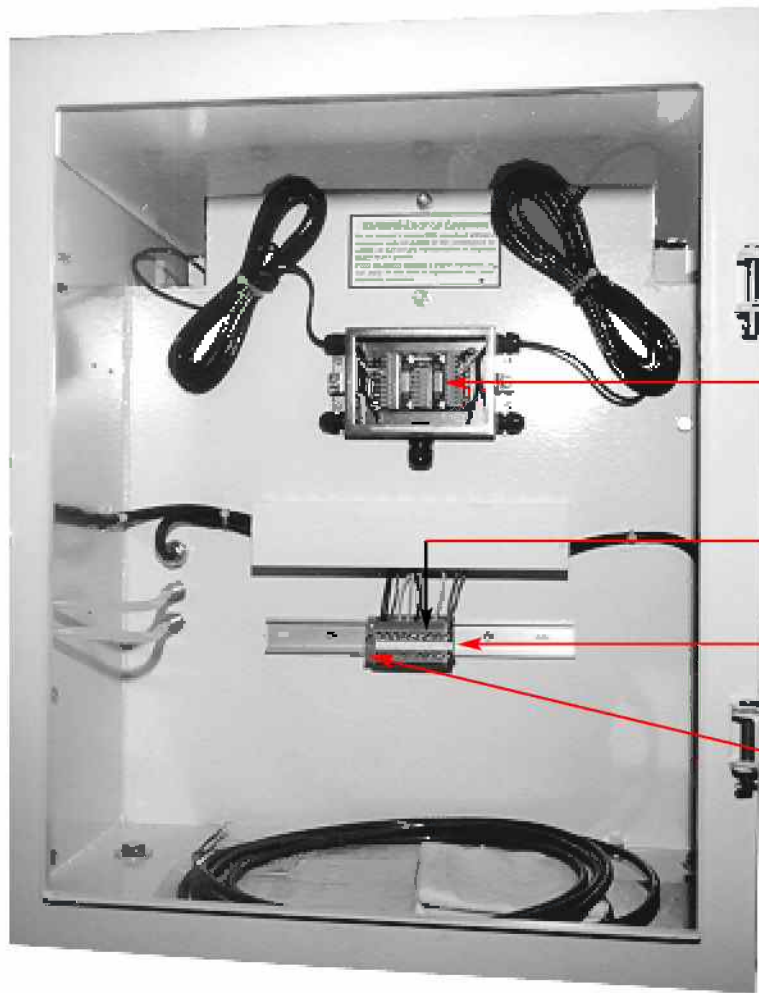

R=RECOMMENDED SPART PARTS

JEM INTERNATIONAL, INC.

PHONE: 913-441-4787 FAX: 913-441-1711

GSE DIGITAL CONTROLLER PARTS					
83US21584	Cylinder Hopper SS				
8953100000	Valve 3 Stat 110 Volt				
8953120220	Valve 3 Stat 220 Volt				
8953100001	Solenoid for CM Valve SMC 110 Volt	R	1		2
8953110222	Solenoid for CM Valve SMC 220 Volt	R	1		2
9500380000	Terminals				
9500410000	Terminal Ground				
9500440000	Terminal Fuse Holder				
200665-00020	Controller Model 665				
	Simplex Scale				
13-10-7050	Fuse 600 series main PCB	R	5		
24660B-122AO	I/O Module 2 input/2 output R (Simplex)	R	1		
24660B-130AO	I/O Module 4 position SBM. AC (Simplex)	R	1		
	Duplex Scale				
13-10-4500	Fuse for relay board 600 series	R			5
13-10-7050	Fuse 600 series main PCB	R			5
19-30-0310	Relay 1781-OA5S Output 12-1	R			3
19-30-1910	Relay 1781-IA5S Input 90-140	R			3

R=RECOMMENDED SPART PARTS

When ordering parts be sure to advise scale construction material, mild steel or stainless

Summing box
7800550604

Terminals
9500380000

Terminal ground
9500410000

Terminal fuse holder
9500440000