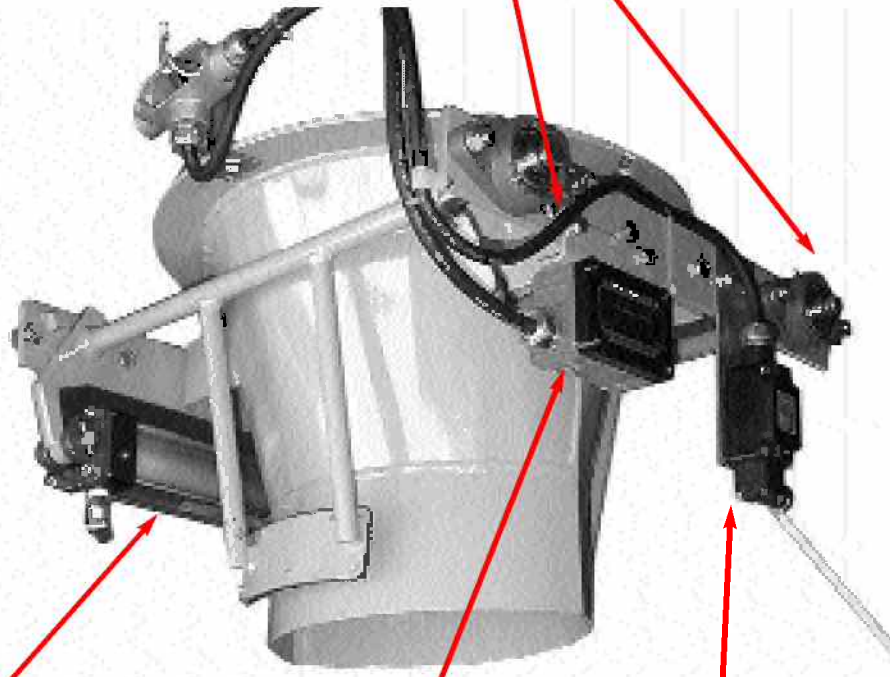

Regulator
3770330041

3/8 x 1/4 elbow
fitting

3/8 x 1/4
straight fitting

CM CENTER GRIP SPOUT MS and SS

BEARINGS
7623140002 Mild Steel
7623140004 SS
Recommended 2

CYLINDER SPOUT AO
8333260000 Mild Steel
OR 8333260003 SS
Recommended 1

MICRO SWITCH
2795900000 Mild Steel
2795900005 SS
Recommended 1

HAND SWITCH
3770320000 Mild Steel
2795900010 SS
Recommended 1

CM DUST TIGHT SPOUT MS and SS

Bearings SS
7623140004 SS
7623140002 MS

Cylinder
8333260003 AS
8333260000 MS