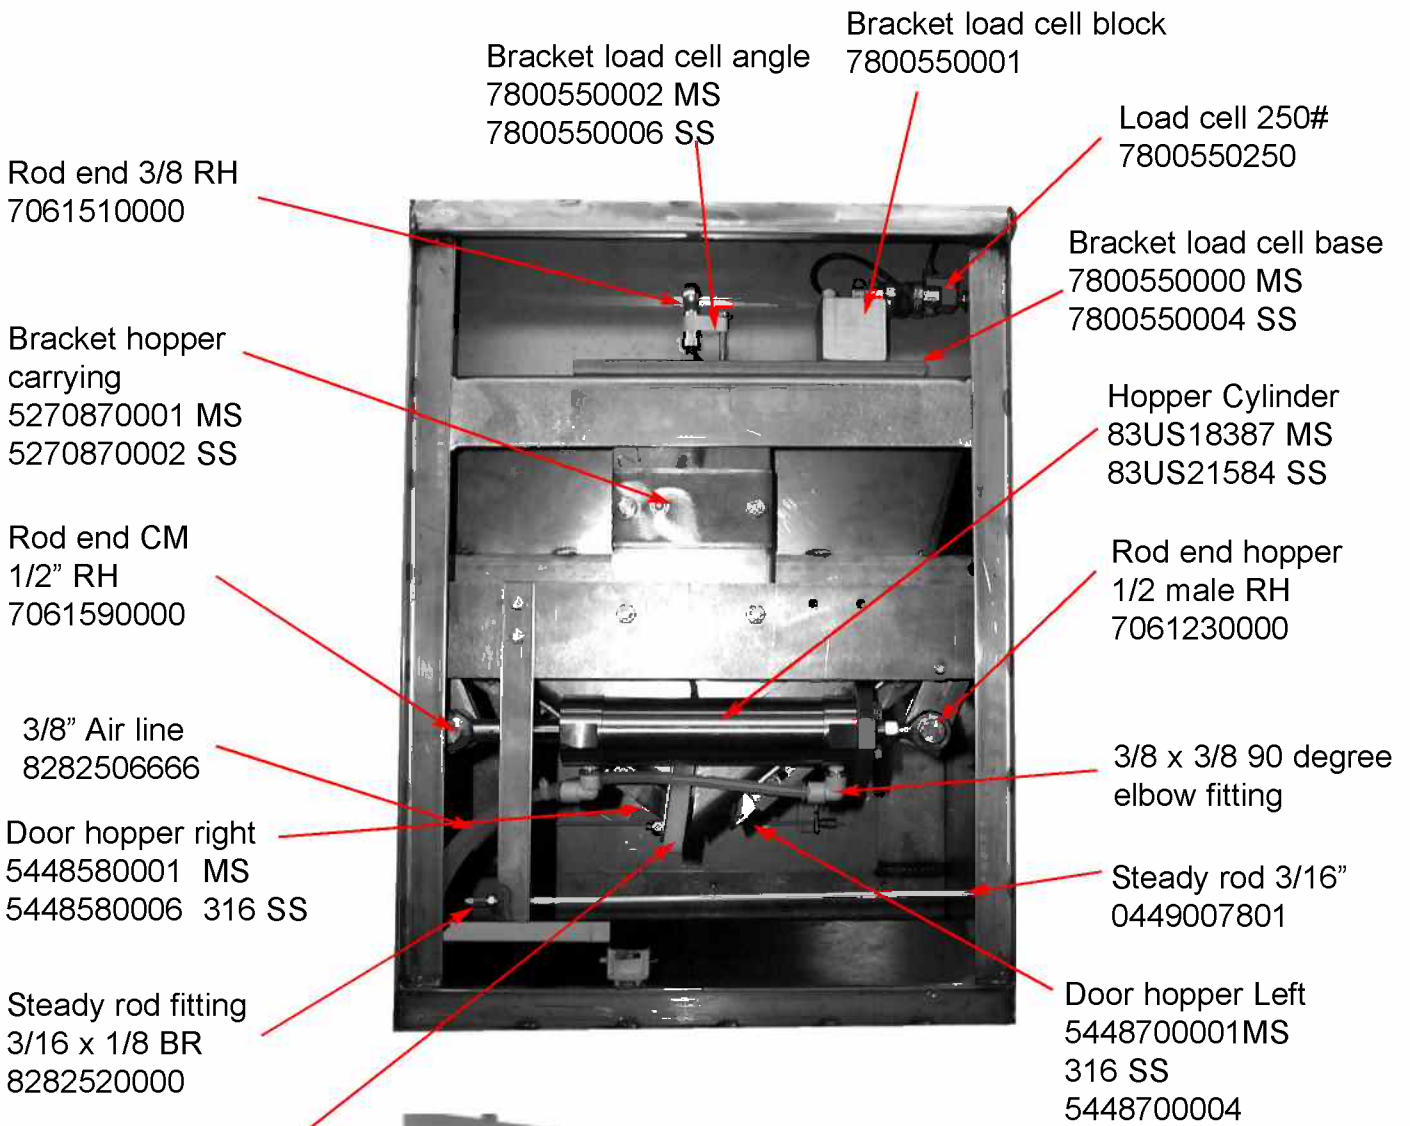

Filter Regulator Ass'y
3770330046

Updated pic

Muffer
8953100002

Solenoid Only
8953100001 for 110 V
8953110222 for 220 V

3/8 Air line
8282506666

Complete Valve
8953100000 for 110V
8953120220 for 220V

Filter Regulator
3770330040

Regulator
3770330041

3/8 x 1/4 elbow
fitting

3/8 x 1/4
straight fitting

CM CENTER GRIP SPOUT MS and SS

BEARINGS
7623140002 Mild Steel
7623140004 SS
Recommended 2

CYLINDER SPOUT AO
8333260000 Mild Steel
OR 8333260003 SS
Recommended 1