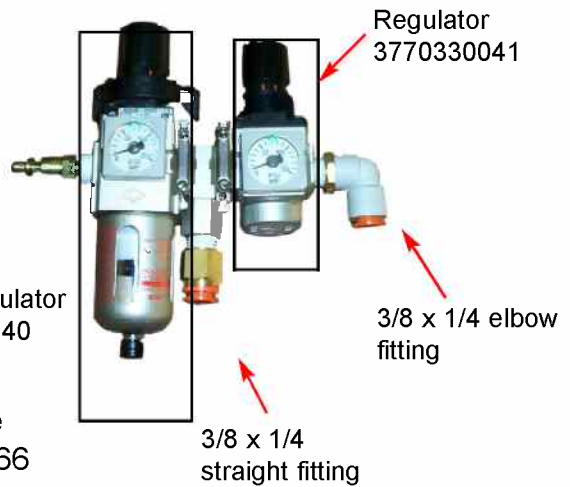

Filter Regulator Ass'y
3770330046

Updated pic

Muffer
8953100002

Solenoid Only
8953100001 for 110 V
8953110222 for 220 V

3/8 Air line
8282506666

Complete Valve
8953100000 for 110V
8953120220 for 220V

Filter Regulator
3770330040

Regulator
3770330041

3/8 x 1/4 elbow
fitting

3/8 x 1/4
straight fitting

CM CENTER GRIP SPOUT MS and SS

BEARINGS
7623140002 Mild Steel
7623140004 SS
Recommended 2

CYLINDER SPOUT AO
8333260000 Mild Steel
OR 8333260003 SS
Recommended 1