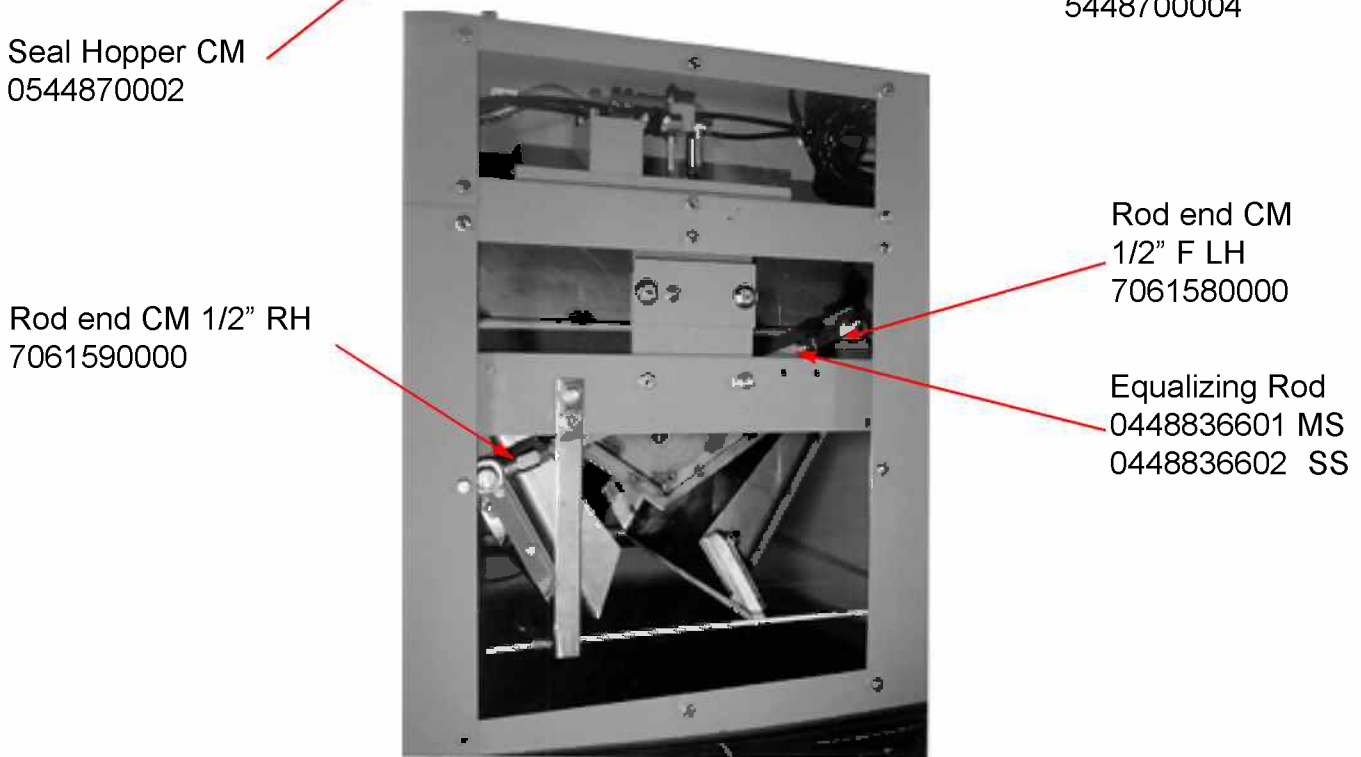

Regulator
3770330041

3/8 x 1/4 elbow
fitting

3/8 x 1/4
straight fitting

CM CENTER GRIP SPOUT MS and SS

BEARINGS
7623140002 Mild Steel
7623140004 SS
Recommended 2

CYLINDER SPOUT AO
8333260000 Mild Steel
OR 8333260003 SS
Recommended 1