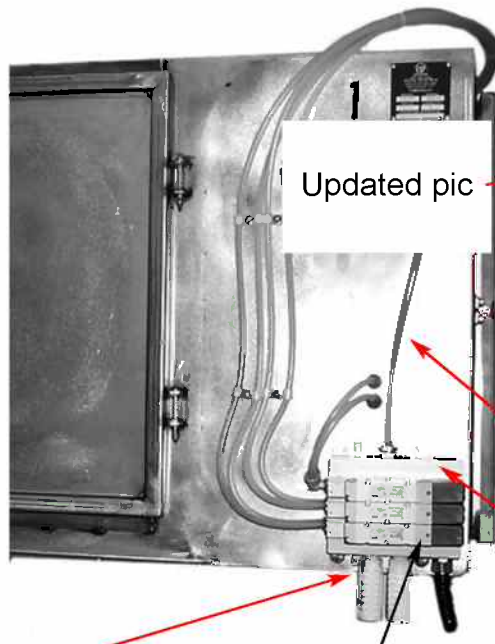

Updated pic

Muffer
8953100002

Solenoid Only
8953100001 for 110 V
8953110222 for 220 V

3/8 Air line
8282506666

Complete Valve
8953100000 for 110V
8953120220 for 220V