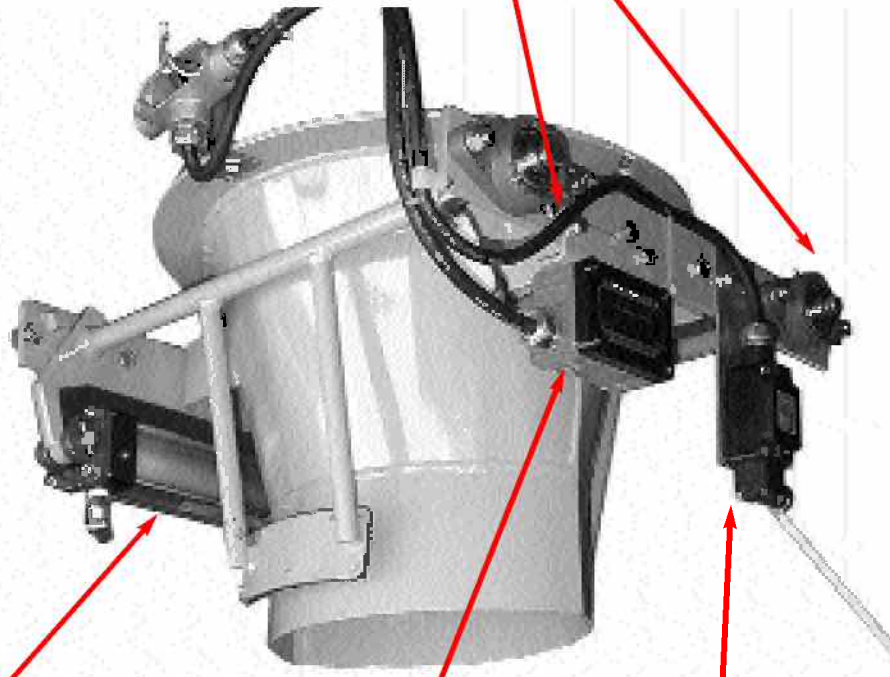

Fittings
3/8 x 3/8 elbow

Switch
2795900005

Switch wand
27959000010

Clevis
8333260002

Bag Grip
3799990000

CM CENTER GRIP SPOUT MS and SS

BEARINGS
7623140002 Mild Steel
7623140004 SS
Recommended 2

CYLINDER SPOUT AO
8333260000 Mild Steel
OR 8333260003 SS
Recommended 1