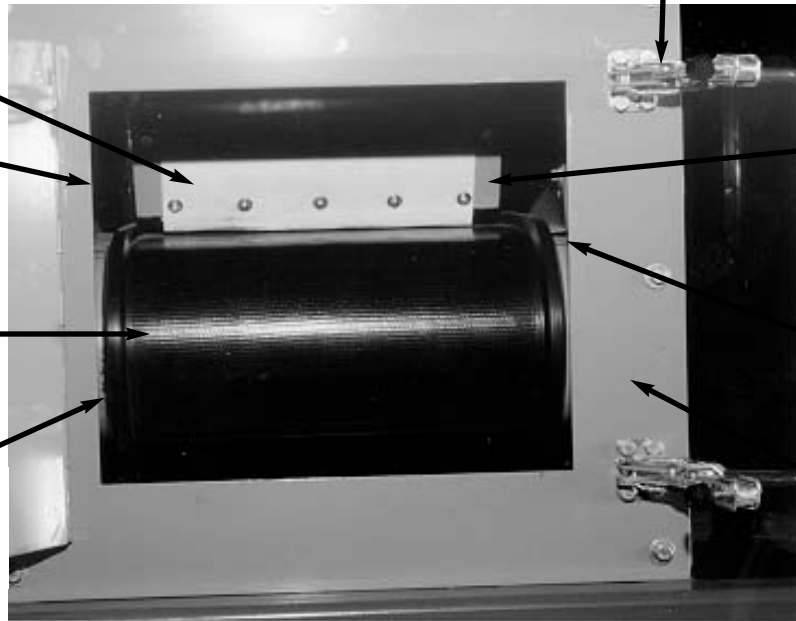

Plate motor mount
78PCMO33A

Motor 3/4 HP
0012003542

Toggle Clamp
6032252100

Seal Teflon
0498437810

Side Seal
0498437805

Belt
5022640000
Endless white
0023487924

Tail Pulley
BF14 5422210001
BFW 5422210005

Access Plate
BF14 3600050000
BF18 3600050003