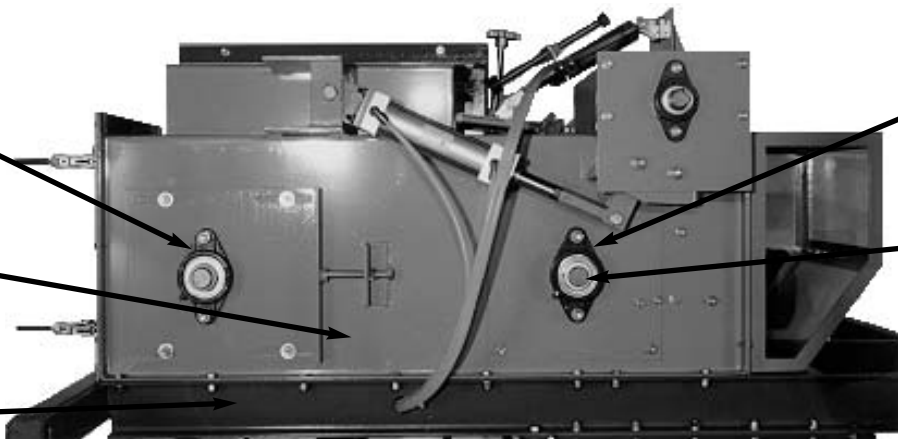

Chute gate extension
5444880001 MS
5444880002 SS
5444880004 BFW

Seal bar front
0445803601 MS
0445803603 BFW

Seal front 0024257904
BF18 0024257906

Bracket
Rear Bearing
3600180000

Housing
3600000000 MS
3600010000 SS
3600020005 BFW

Rail
5444780001

Bracket
Front Bearing
3600190000

Pulley bearing
7623180000