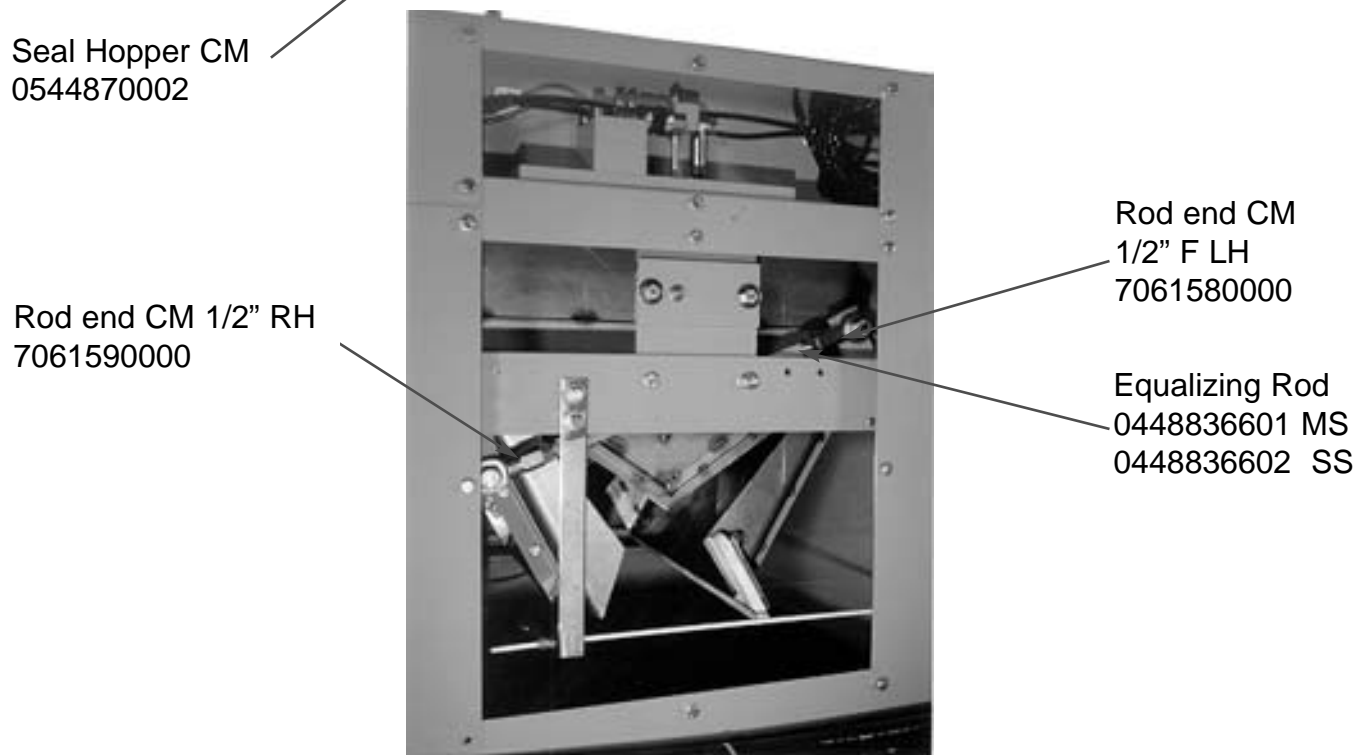

Regulator
3770330041

3/8 x 1/4
straight fitting

3/8 x 1/4 elbow
fitting

BELT FEEDER

Cover front
5444820002 MS
5444820003 SS

Knob, aluminum 5/8"
7800650001

Handle adjust
3600500000

Chute gate
5444840001 MS
5444840002 SS
5444840003 BFW