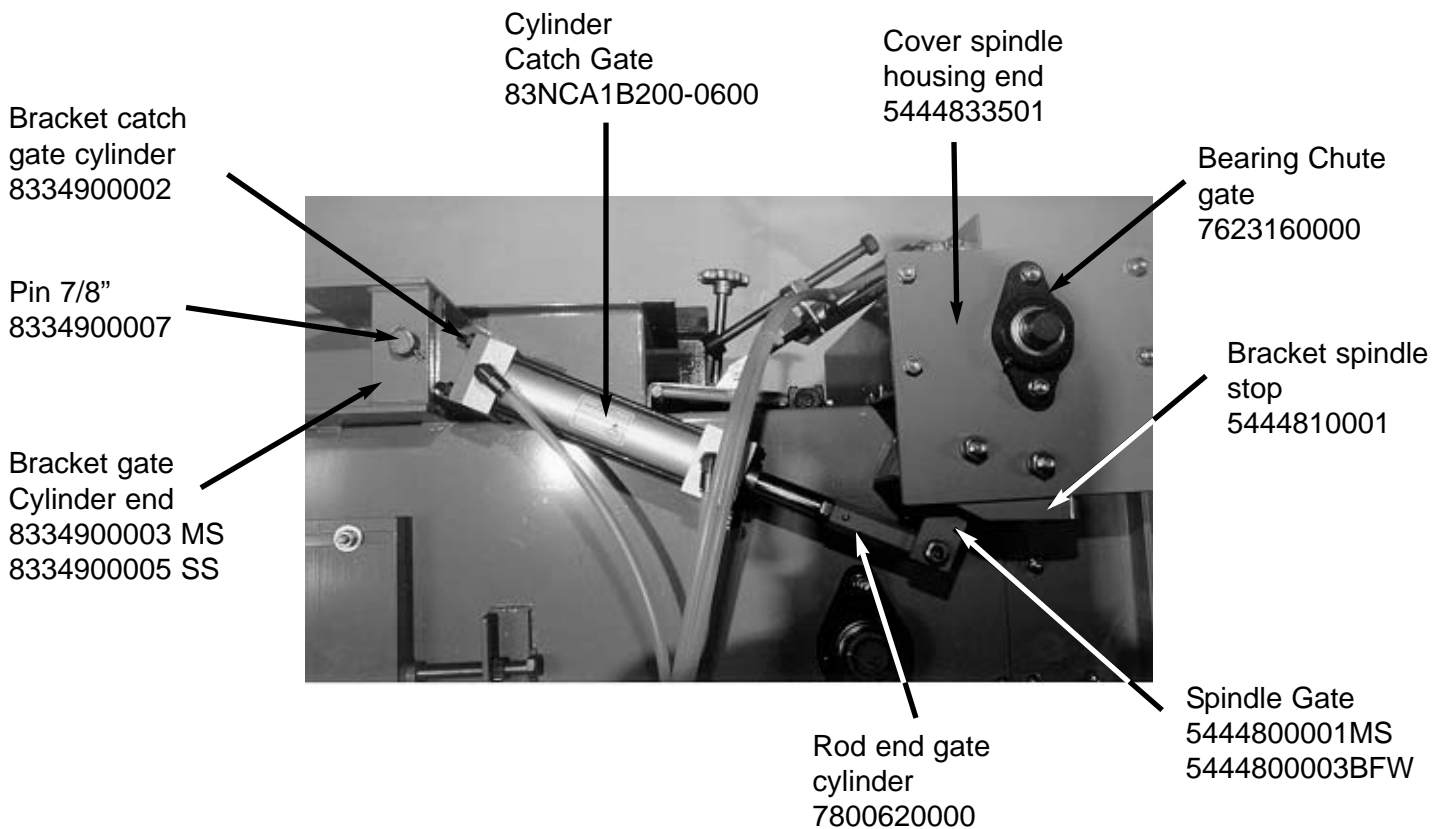

JEM INTERNATIONAL, INC.**PHONE: 913-441-4787 FAX: 913-441-1711**

CM-780 BELT FEEDER PARTS LIST			
PART #	DESCRIPTION	CODE	QTY.
0012003542	Motor 3/4 HP		
0012043542	Motor 3/4 HP N4		
0012003546	1 HP inverter duty motor 56C (for variable speed)		
0020000003	Sprocket on Pulley		
0020401914	Sprocket 40 BS 19x 7/8 driven		
0020402414	Sprocket for motor for variable speed		
0020500000	#40 Chain		
0024247936	Seal Head Pulley	R	2
0024257904	Seal Front	R	1
0024257906	Seal Front BF-18	*	
0024257918	Seal Back	R	1
0024257920	Seal Back BF-18	*	
0444893601	Bar seal retainer rear SS		
0444893801	Bar Seal Retainer Rear		
0444893802	Bar Seal Rear BF-18	*	
0445045501	Plate Head Pulley Seal Retainer		
0445045502	Plate Head Pulley Seal Retainer SS		
0445803601	Seal Bar Front		
0445803602	Seal Bar Front SS		
0445803603	Seal Bar Front B-18		
0445813601	Side Seal Retainer Bar		
0445813602	Side Seal Retainer Bar SS		
0447223601	Bracket Gate Stop		
0447223602	Bracket Gate Stop SS		
0498437805	Seal Teflon side	R	3
0498437805UMHW	Seal UHMW BF end	R	1
0498437810	Seal Teflon back	R	3
049843UHMW	Seal UHMW 2.75" x 36" x 1.4"	R	2
0498447801	SideSeal BF-18	*	
0498457801	Rear Seal BF-18	*	
0498457803	Rear Seal Bar BF-18	*	
3600000000	Housing		
3600010000	Housing SS contact		
3600020001	Housing All SS		
3600020005	Housing BFW	*	
3600050000	Access Plate		
3600050001	Access Plate BF SS 304		
3600050003	Access Plate BFW	*	
3600180000	Bracket Rear Bearing		

Regulator
3770330041

3/8 x 1/4
straight fitting

3/8 x 1/4 elbow
fitting

BELT FEEDER

Cover front
5444820002 MS
5444820003 SS

Knob, aluminum 5/8"
7800650001

Handle adjust
3600500000

Chute gate
5444840001 MS
5444840002 SS
5444840003 BFW