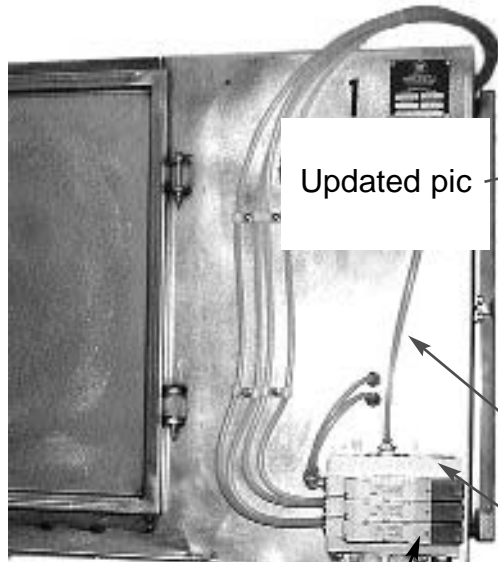

Updated pic

Filter Regulator
3770330040

3/8 Air line
8282506666

Complete Valve
8953100000 for 110V
8953120220 for 220V

Muffler
8953100002

Solenoid Only
8953100001 for 110 V
8953110222 for 220 V