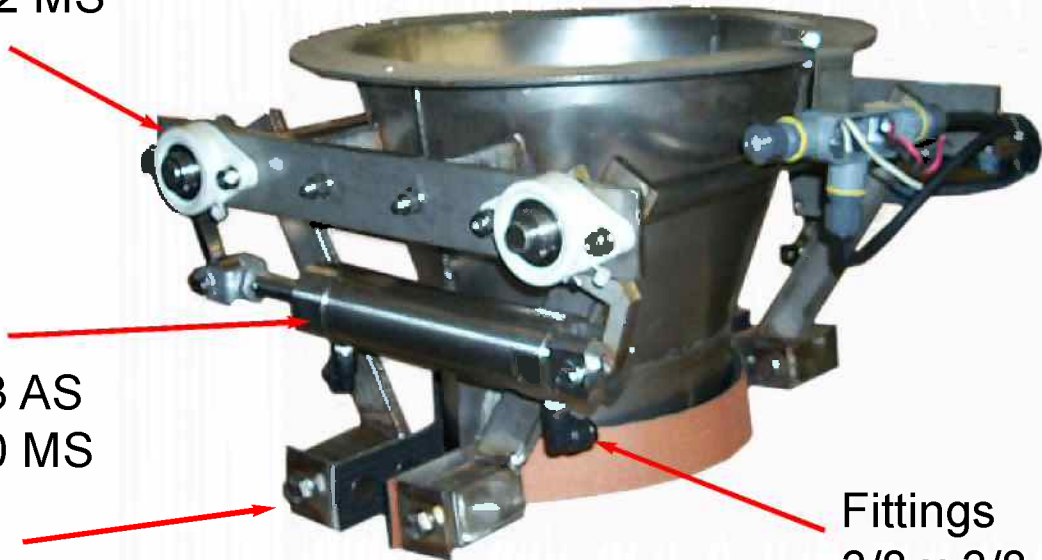

Plate motor mount
78PCMO33A

Motor 3/4 HP
0012003542

Toggle Clamp
6032252100

Seal Teflon
0498437810

Side Seal
0498437805

Belt
5022640000
Endless white
0023487924

Tail Pulley
BF14 5422210001
BFW 5422210005

Access Plate
BF14 3600050000
BF18 3600050003

Plate Belt support
BF14 3600310000
BF18 3600310003

Access Door
BF14 5422120000
BFW 5422120003

CM DUST TIGHT SPOUT MS and SS

Bearings SS
7623140004 SS
7623140002 MS

Cylinder
8333260003 AS
8333260000 MS

L Bracket
5448200006 SS
5448200004 MS
Spring (not shown)
5448200005

Fittings
3/8 x 3/8 elbow

Switch
2795900005

Switch wand
27959000010

Clevis
8333260002

Bag Grip
3799990000

CM CENTER GRIP SPOUT MS and SS

BEARINGS
7623140002 Mild Steel
7623140004 SS
Recommended 2

CYLINDER SPOUT AO
8333260000 Mild Steel
OR 8333260003 SS
Recommended 1