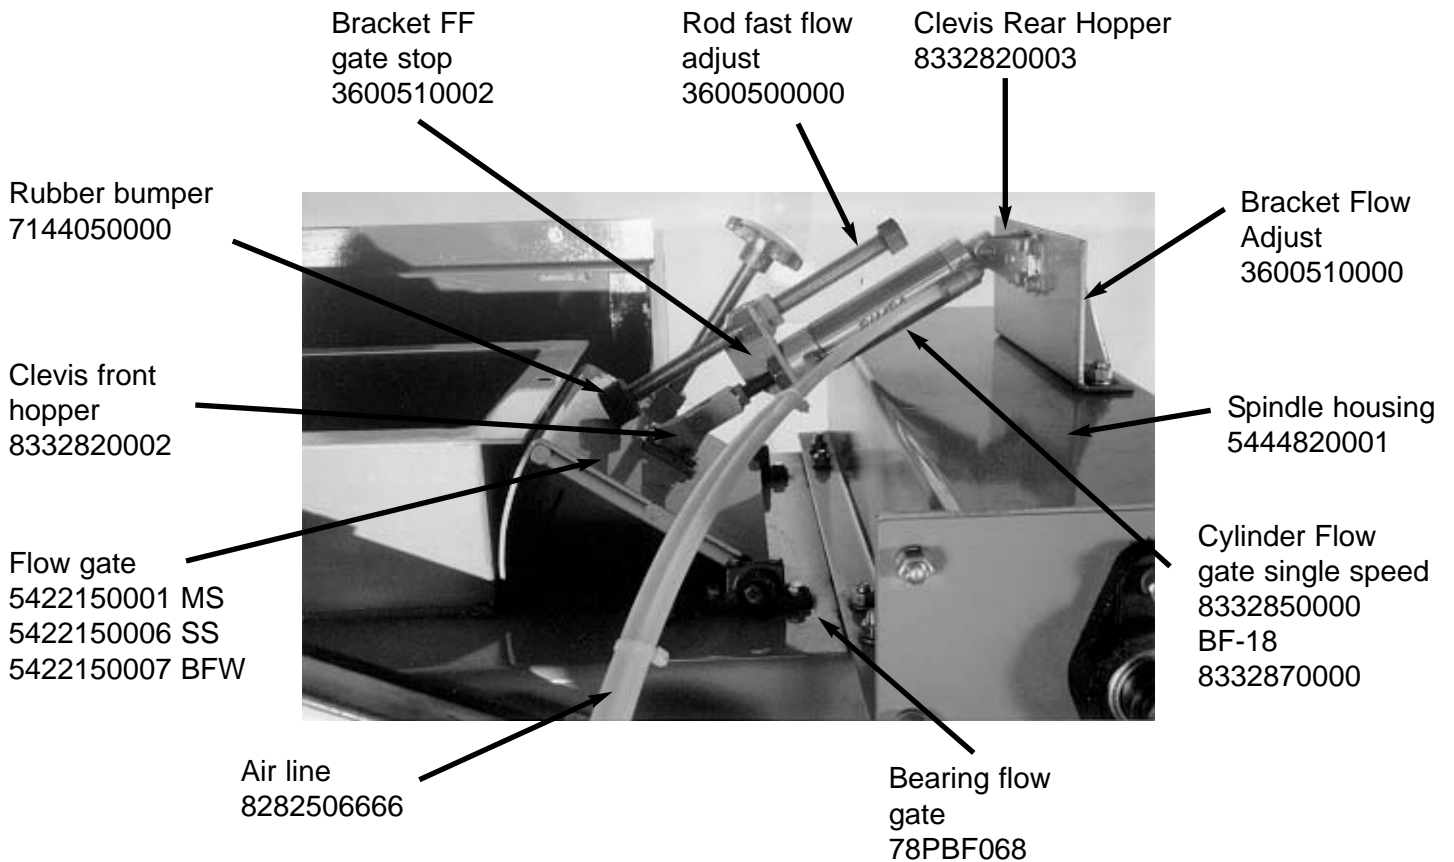

JEM INTERNATIONAL, INC.**PHONE: 913-441-4787 FAX: 913-441-1711**

CM-780 BELT FEEDER PARTS LIST			
PART #	DESCRIPTION	CODE	QTY.
0012003542	Motor 3/4 HP		
0012043542	Motor 3/4 HP N4		
0012003546	1 HP inverter duty motor 56C (for variable speed)		
0020000003	Sprocket on Pulley		
0020401914	Sprocket 40 BS 19x 7/8 driven		
0020402414	Sprocket for motor for variable speed		
0020500000	#40 Chain		
0024247936	Seal Head Pulley	R	2
0024257904	Seal Front	R	1
0024257906	Seal Front BF-18	*	
0024257918	Seal Back	R	1
0024257920	Seal Back BF-18	*	
0444893601	Bar seal retainer rear SS		
0444893801	Bar Seal Retainer Rear		
0444893802	Bar Seal Rear BF-18	*	
0445045501	Plate Head Pulley Seal Retainer		
0445045502	Plate Head Pulley Seal Retainer SS		
0445803601	Seal Bar Front		
0445803602	Seal Bar Front SS		
0445803603	Seal Bar Front B-18		
0445813601	Side Seal Retainer Bar		
0445813602	Side Seal Retainer Bar SS		
0447223601	Bracket Gate Stop		
0447223602	Bracket Gate Stop SS		
0498437805	Seal Teflon side	R	3
0498437805UMHW	Seal UHMW BF end	R	1
0498437810	Seal Teflon back	R	3
049843UHMW	Seal UHMW 2.75" x 36" x 1.4"	R	2
0498447801	SideSeal BF-18	*	
0498457801	Rear Seal BF-18	*	
0498457803	Rear Seal Bar BF-18	*	
3600000000	Housing		
3600010000	Housing SS contact		
3600020001	Housing All SS		
3600020005	Housing BFW	*	
3600050000	Access Plate		
3600050001	Access Plate BF SS 304		
3600050003	Access Plate BFW	*	
3600180000	Bracket Rear Bearing		

Filter Regulator Ass'y
3770330046

Updated pic

Filter Regulator
3770330040

3/8 Air line
8282506666

Complete Valve
8953100000 for 110V
8953120220 for 220V

Muffler
8953100002

Solenoid Only
8953100001 for 110 V
8953110222 for 220 V

Regulator
3770330041

3/8 x 1/4
straight fitting

3/8 x 1/4 elbow
fitting

BELT FEEDER

Cover front
5444820002 MS
5444820003 SS

Knob, aluminum 5/8"
7800650001

Handle adjust
3600500000

Chute gate
5444840001 MS
5444840002 SS
5444840003 BFW