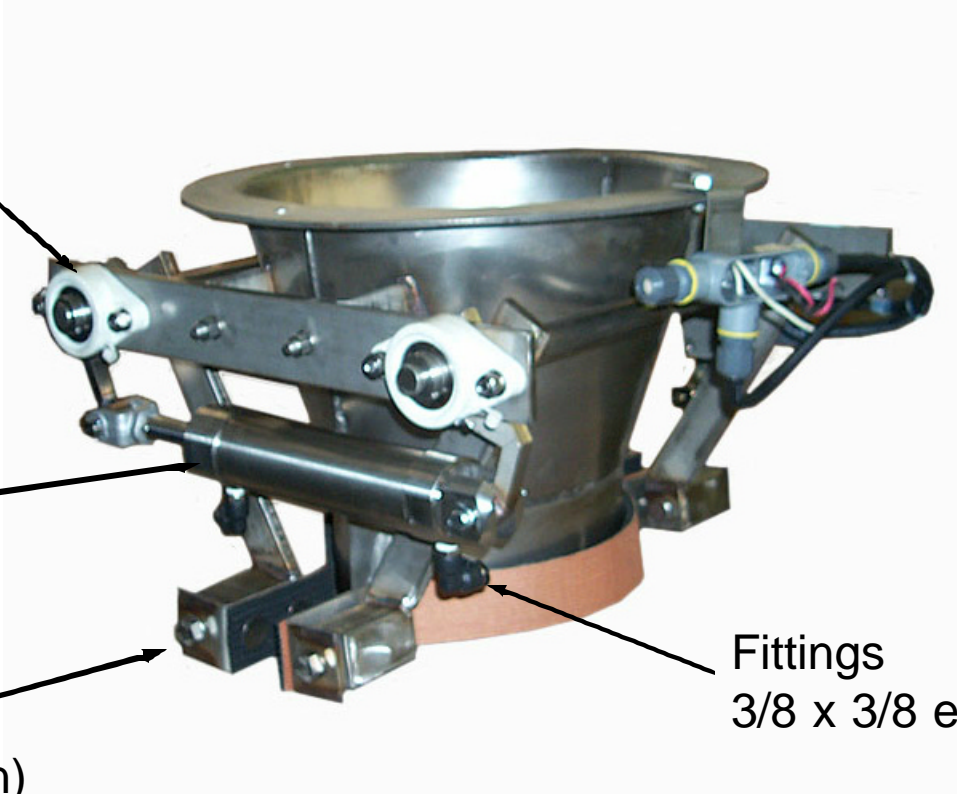

DUST TIGHT SPOUT

Bearings
7623140002

Cylinder
8333260000

L Bracket
5448200004
Spring (not shown)
5448200005

Fittings
3/8 x 3/8 elbow

Switch
2795900000

Switch wand
27959000010

Clevis
8333260002

Bag Grip
3799990000