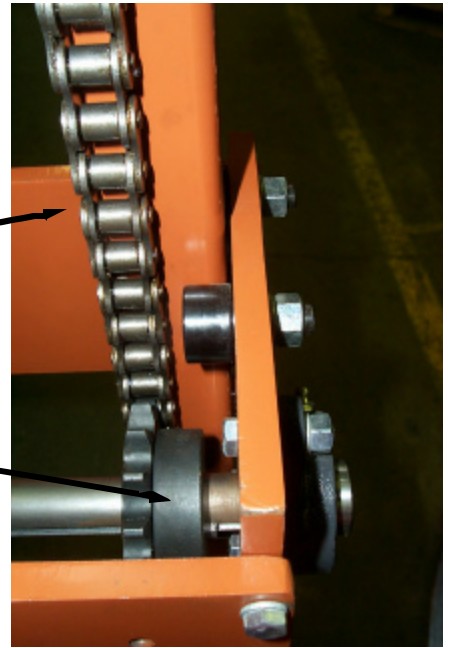

Caster w/ brake  
7890040001

Leveler  
3700210015

Chain Tightener  
178401821SS

Chain  
17RC60

Sprocket  
1760B14

Chain Mount  
37PPE045

PIF mounting bracket  
37PPE023

Gear Box  
3700581400

370048000

Jack Crank  
370420000

V Belt (not shown)  
3800060000

37PPE043A

Chain  
17RC60

Cam Follower  
7051150000

7623160000

Eccentric cam follower  
7051180000