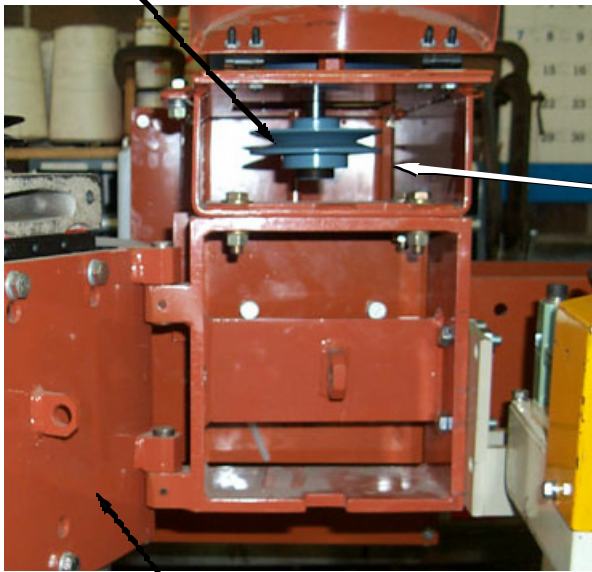

Caster w/ brake  
7890040001

Leveler  
3700210015

Chain Tightener  
178401821SS

Chain  
17RC60

Sprocket  
1760B14

Chain Mount  
37PPE045

PIF mounting bracket  
37PPE023

Gear Box  
3700581400

370048000

Jack Crank  
370420000

V Belt (not shown)  
3800060000

37PPE043A

Chain  
17RC60

Cam Follower  
7051150000

7623160000

Eccentric cam follower  
7051180000