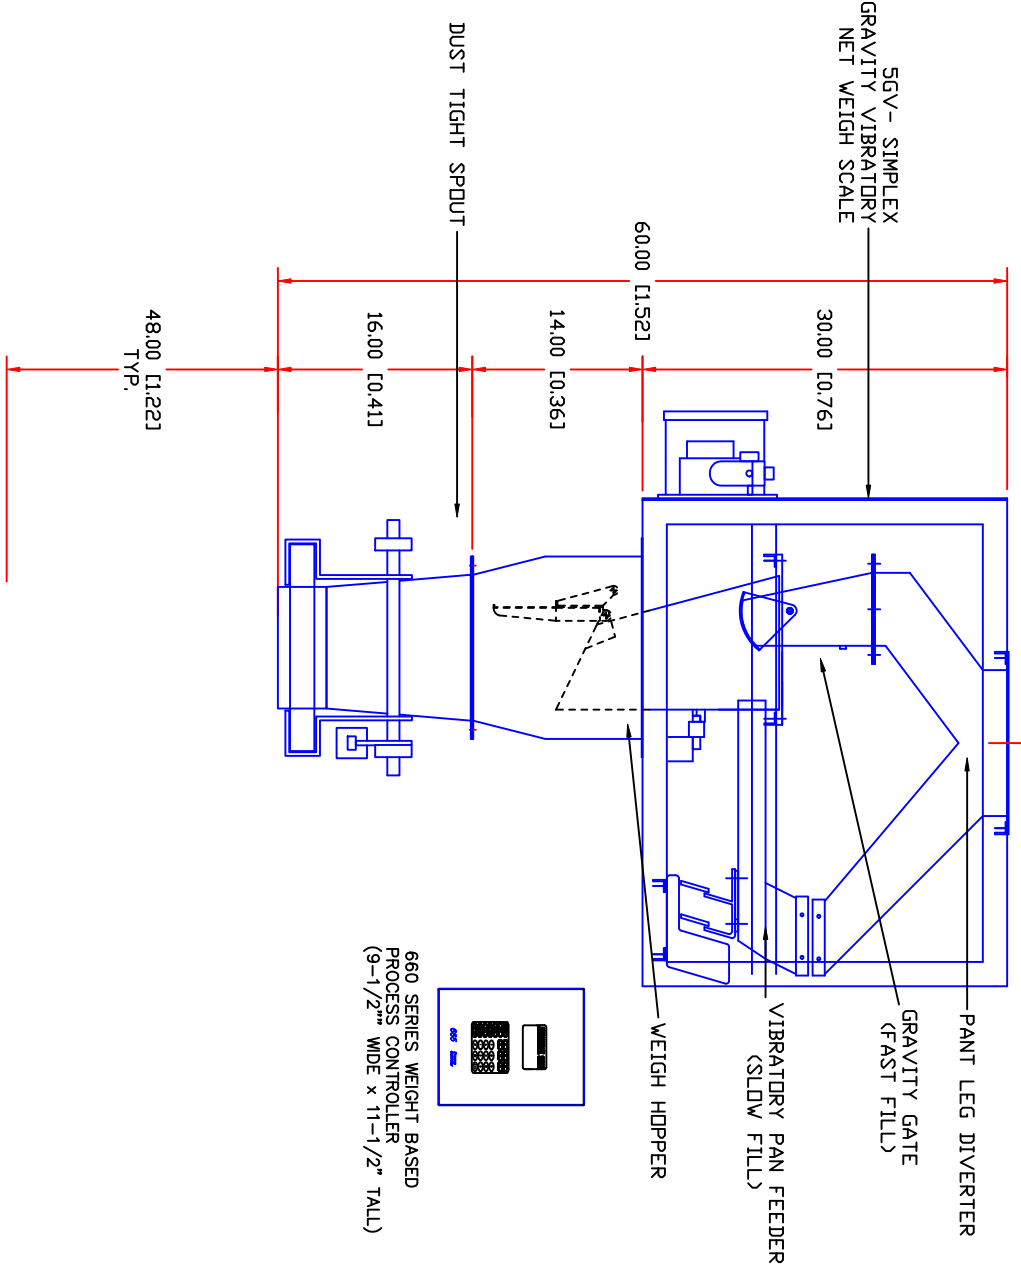

REV. A  
 REV. B  
 REV. C  
 REV. D  
 REV. E  
 REV. F  
 REV. G

EXPRESS SCALE PARTS, INC.  
 6873 MARTINDALE RD. SHAWNEE, KANSAS 66218 (913) 441-4787

NAME  
 SGV - SIMPLEX NET WEIGH SCALE,  
 DUST TIGHT SPOUT

TOLERANCE  
 DRAWING NUMBER  
 SGV076

MATERIAL  
 DRAWN BY  
 J GOUDY

SCALE  
 D.N.S.  
 DATE  
 08-02-11

PART NUMBER  
 PART NUMBER

660 SERIES WEIGHT BASED  
 PROCESS CONTROLLER  
 (9-1/2" WIDE x 11-1/2" TALL)