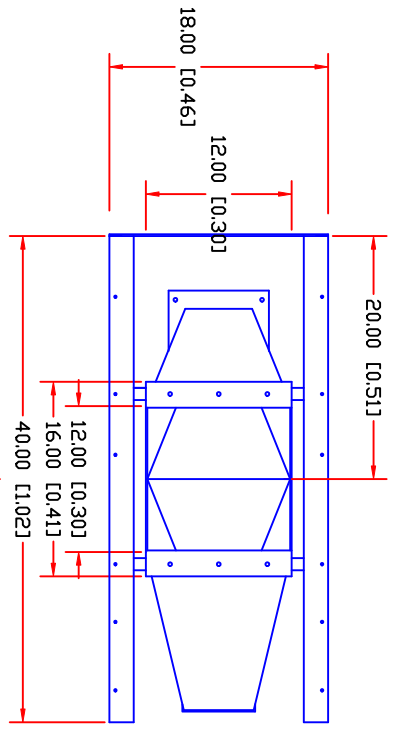

REV. A  
 REV. B  
 REV. C  
 REV. D  
 REV. E  
 REV. F  
 REV. G

EXPRESS SCALE PARTS, INC.  
 6873 MARTINDALE RD. SHAWNEE, KANSAS 66218 (913) 441-4787

NAME  
 SGV - SIMPLEX NET WEIGH SCALE,  
 DUST TIGHT SPOUT

TOLERANCE  
 DRAWING NUMBER  
 SGV076

MATERIAL  
 DRAWN BY  
 J GOUDY

SCALE  
 D.N.S.  
 DATE  
 08-02-11

PART NUMBER  
 PART NUMBER

660 SERIES WEIGHT BASED  
 PROCESS CONTROLLER  
 (9-1/2" WIDE x 11-1/2" TALL)