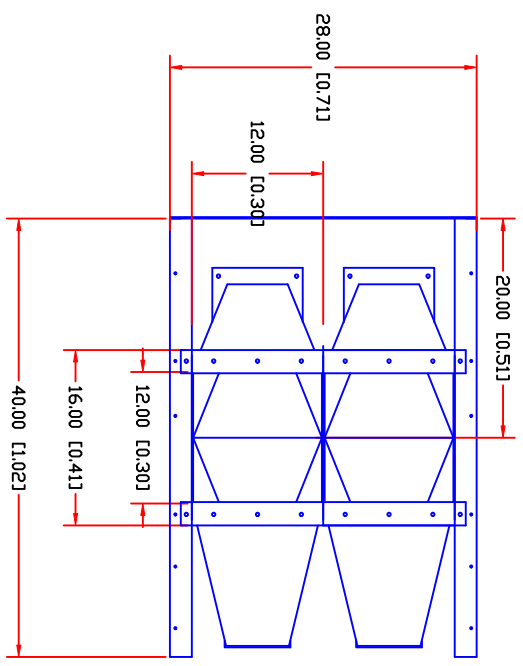

REV. A	EXPRESS SCALE PARTS, INC.		
REV. B	6873 MARTINDALE RD. SHAWNEE, KANSAS 66218 (913) 441-4787		
REV. C	NAME		
REV. D	5GV - DUPLEX GRAVITY VIBRATORY NET WEIGH SCALE, DUST TIGHT SPOUT		
REV. E	FIR		
REV. F	TOLERANCE	MATERIAL	SCALE
REV. G	DRAWING NUMBER	DRAWN BY	DATE
	SGV013DT	J GOUDY	08-02-11
			PART NUMBER
			PART NUMBER

48.00 [1.22]
TYP.