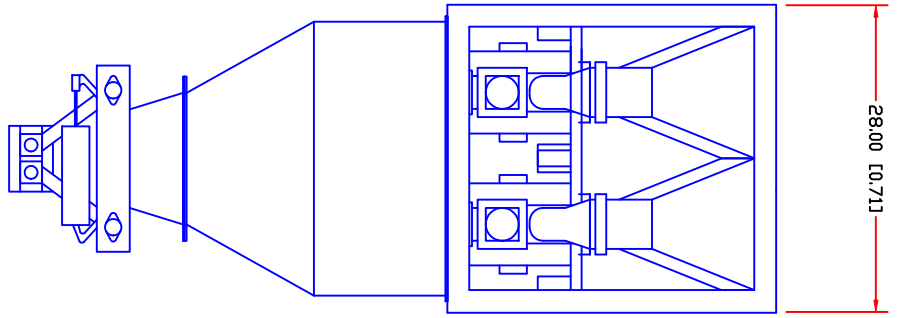

REV. A	EXPRESS SCALE PARTS, INC.		
REV. B	6873 MARTINDALE RD. SHAWNEE, KANSAS 66218 (913) 441-4787		
REV. C	NAME		
REV. D	5GV - DUPLEX GRAVITY VIBRATORY NET WEIGH SCALE, DUST TIGHT SPOUT		
REV. E	FIR		
REV. F	TOLERANCE	MATERIAL	SCALE
REV. G	DRAWING NUMBER	DRAWN BY	DATE
	SGV013DT	J GOUDY	08-02-11
			PART NUMBER
			PART NUMBER

48.00 [1.22]
TYP.