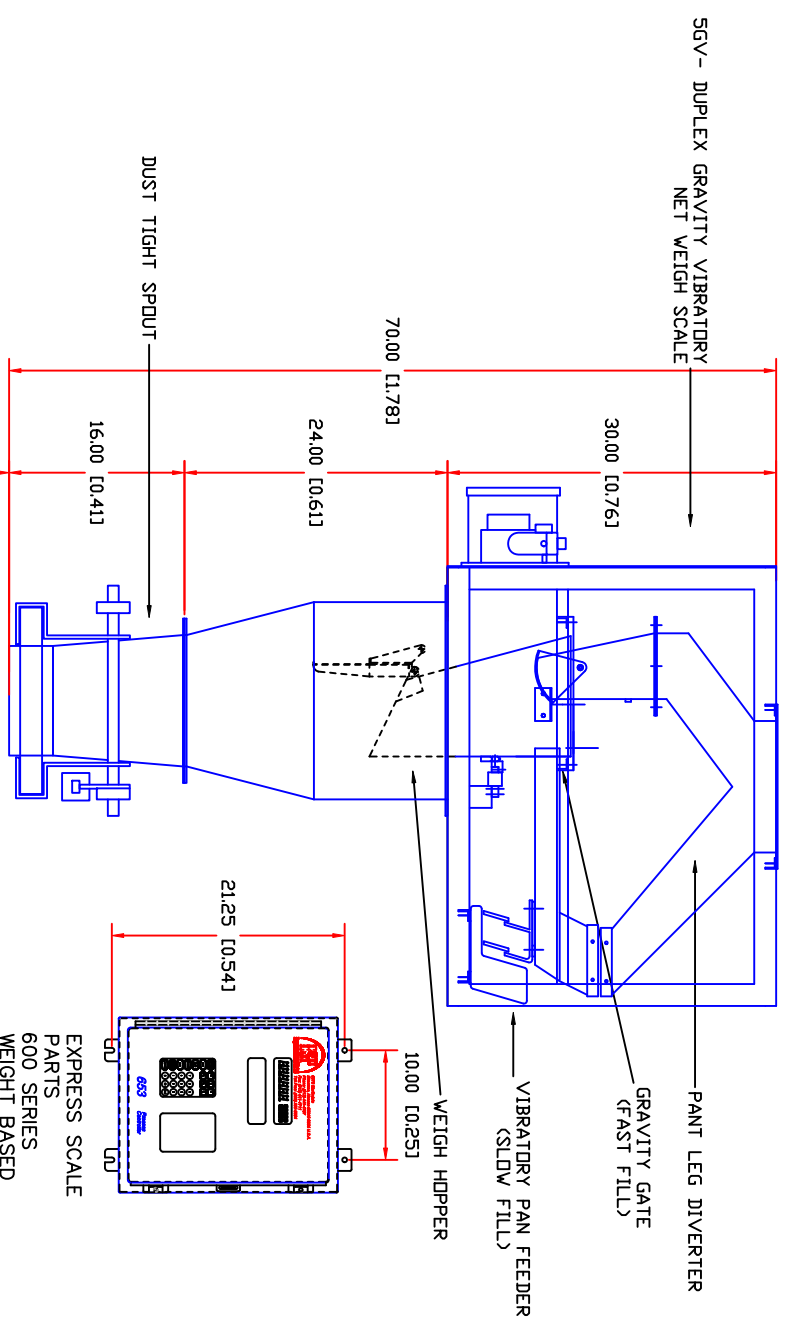

REV. A	EXPRESS SCALE PARTS, INC.		
REV. B	6873 MARTINDALE RD. SHAWNEE, KANSAS 66218 (913) 441-4787		
REV. C	NAME		
REV. D	5GV - DUPLEX GRAVITY VIBRATORY NET WEIGH SCALE, DUST TIGHT SPOUT		
REV. E	FIR		
REV. F	TOLERANCE	MATERIAL	SCALE
REV. G	DRAWING NUMBER	DRAWN BY	DATE
	SGV013DT	J GOUDY	08-02-11
			PART NUMBER
			PART NUMBER

48.00 [1.22]
TYP.