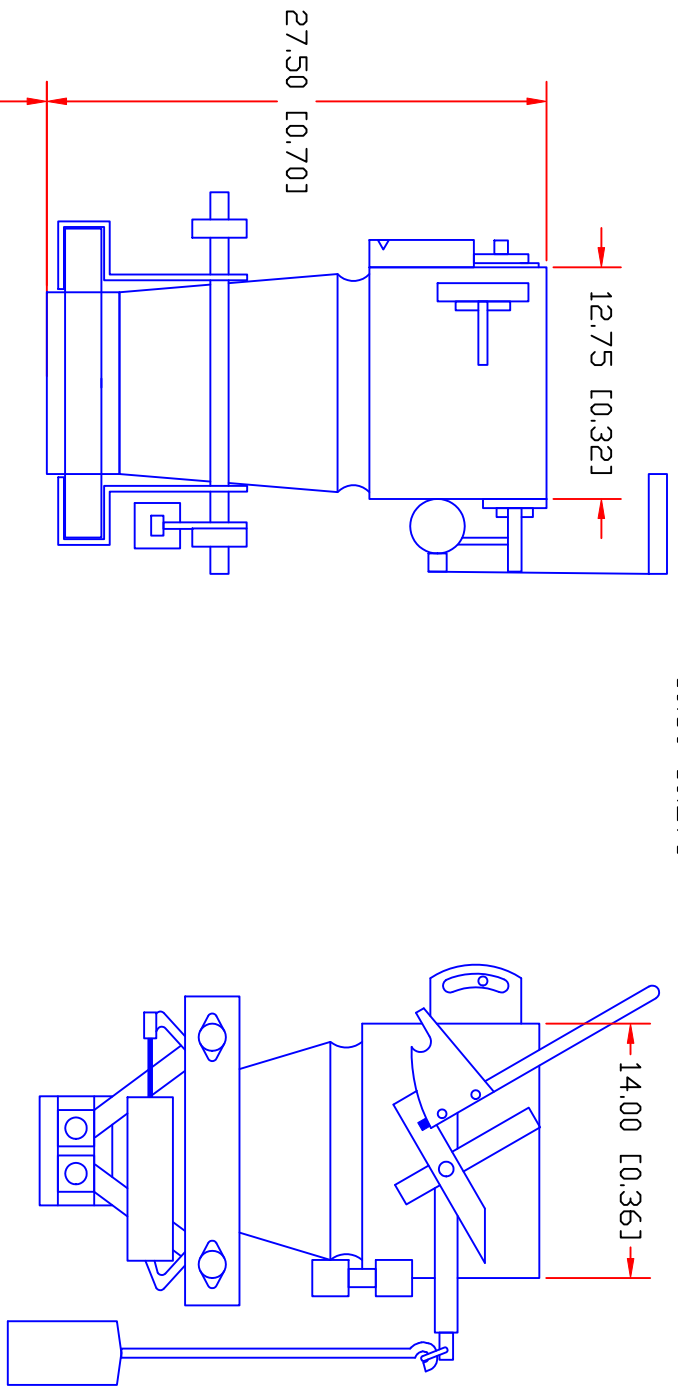

REV. A
 REV. B
 REV. C
 REV. D
 REV. E
 REV. F
 REV. G

EXPRESS SCALE PARTS, INC.
 6873 MARTINDALE RD. SHAWNEE, KANSAS 66218 (913) 441-4787
 NAME
 GBAO MECHANICAL GROSS WEIGH SCALE

TOLERANCE	MATERIAL	SCALE	PART NUMBER
DRAWING NUMBER	DRAWN BY	DATE	PART NUMBER
SGB006	J GOUDY	08-02-11	

48.00
 TO FLOOR
 (TYP.)