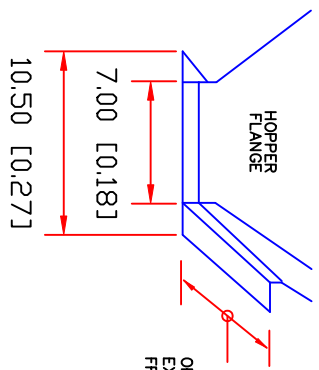

EXPRESS SCALE PARTS, INC.

6873 MARTINDALE RD. SHAWNEE, KANSAS 66218 (913) 441-4787

GB-25 MECHANICAL GROSS WEIGH SCALE

REV. A			
REV. B	NAME		
REV. C	DRAWING NUMBER		
REV. D	DRAWN BY		
REV. E	DATE		
REV. F	TOLERANCE	MATERIAL	SCALE
REV. G	DRAWING NUMBER	DRAWN BY	DATE
	SGB007	J GOUDY	08-02-11
			PART NUMBER
			PART NUMBER

14° [0.36] MAX.
 OPENING IN HOPPER MUST NOT EXCEED 7" [0.18] ACROSS THE FRONT AND 9" [0.23] FRONT TO REAR