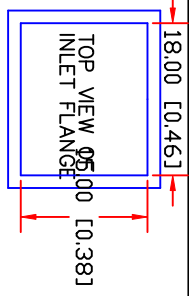

REV. A
 REV. B
 REV. C
 REV. D
 REV. E
 REV. F
 REV. G

EXPRESS SCALE PARTS, INC.
 6873 MARTINDALE RD. SHAWNEE, KANSAS 66218 (913) 441-4787

NAME
 CM780 - SOIL TYPE BELT FEEDER NET WEIGH SCALE,
 DUST TIGHT SPOUT

FOR
 TOLERANCE
 MATERIAL
 SCALE
 PART NUMBER

DRAWING NUMBER
 J GOUDY
 DATE
 08-02-11
 PART NUMBER

660 SERIES WEIGHT BASED
 PROCESS CONTROLLER
 (9-1/2" WIDE x 11-1/2" TALL)