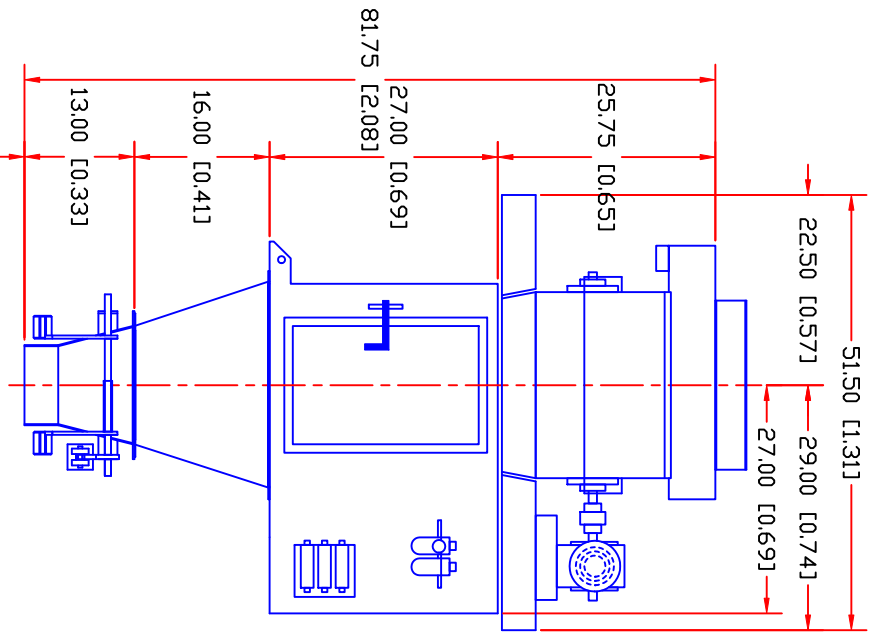

REV. A
 REV. B
 REV. C
 REV. D
 REV. E
 REV. F
 REV. G

EXPRESS SCALE PARTS, INC.
 6873 MARTINDALE RD. SHAWNEE, KANSAS 66218 (913) 441-4787

NAME
 CM780 - SOIL TYPE BELT FEEDER NET WEIGH SCALE,
 DUST TIGHT SPOUT

FOR
 TOLERANCE
 MATERIAL
 SCALE
 PART NUMBER

DRAWING NUMBER
 J GOUDY
 DATE
 08-02-11
 PART NUMBER

660 SERIES WEIGHT BASED
 PROCESS CONTROLLER
 (9-1/2" WIDE x 11-1/2" TALL)