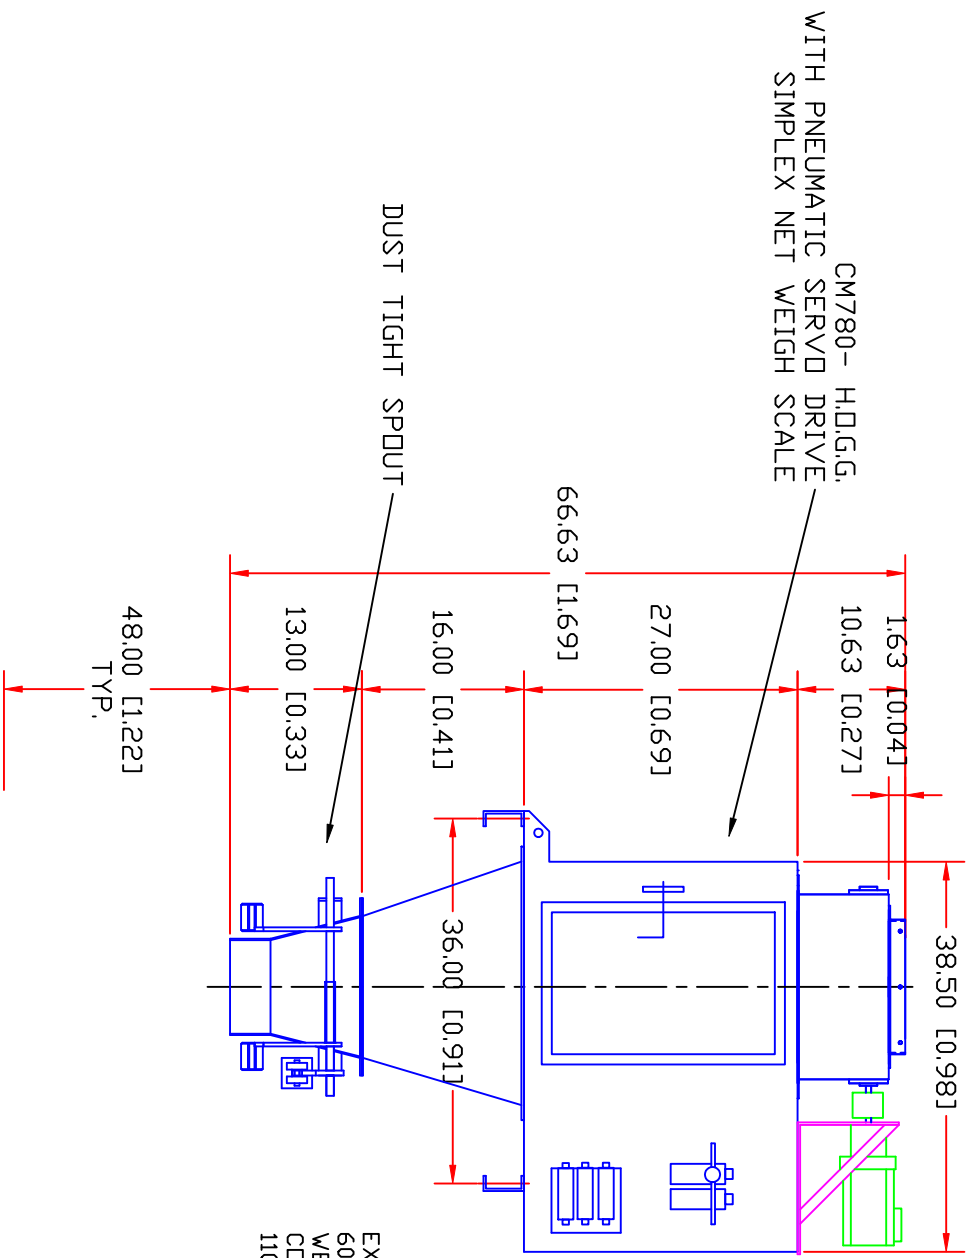

REV. A	<b>EXPRESS SCALE PARTS, INC.</b>		
REV. B	6873 MARTINDALE RD.	SHAWNEE, KANSAS 66218	(913) 441-4787
REV. C	NAME CM780-D HIGH OUTPUT GRAVITY GATE SIMPLEX		
REV. D	NET WEIGH SCALE, PNEUMATIC SERVO,		
REV. E	DUST TIGHT SPOUT SPOUT		
REV. F	TOLERANCE	MATERIAL	SCALE
REV. G	DRAWING NUMBER	DRAWN BY	DATE
	SCM016PDJ	GOUDY	08-02-11
			PART NUMBER

EXPRESS SCALE PARTS  
600 SERIES  
WEIGHT BASED PROCESS  
CONTROLLER  
110-1-60, 3 AMP