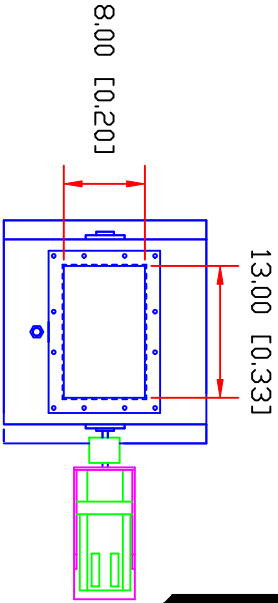

REV. A	<b>EXPRESS SCALE PARTS, INC.</b>		
REV. B	6873 MARTINDALE RD.	SHAWNEE, KANSAS 66218	(913) 441-4787
REV. C	NAME CM780-D HIGH OUTPUT GRAVITY GATE SIMPLEX		
REV. D	NET WEIGH SCALE, PNEUMATIC SERVO,		
REV. E	DUST TIGHT SPOUT SPOUT		
REV. F	TOLERANCE	MATERIAL	SCALE
REV. G	DRAWING NUMBER	DRAWN BY	DATE
	SCM016PDJ	GOUDY	08-02-11
			PART NUMBER

EXPRESS SCALE PARTS  
600 SERIES  
WEIGHT BASED PROCESS  
CONTROLLER  
110-1-60, 3 AMP