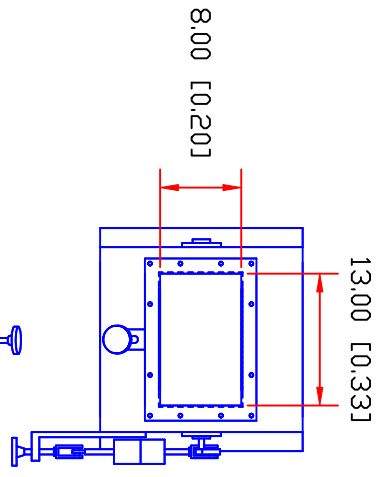

REV. A
REV. B
REV. C
REV. D
REV. E
REV. F
REV. G

EXPRESS SCALE PARTS, INC.
6873 MARTINDALE RD. SHAWNEE, KANSAS 66218 (913) 441-4787

NAME
CM780-D HIGH OUTPUT GRAVITY GATE SIMPLEX
NET WEIGH SCALE, DUST TIGHT SPOUT

TOLERANCE
DRAWING NUMBER
MATERIAL
DRAWN BY
DATE
SCALE
D.N.S.
PART NUMBER
PART NUMBER

SCM016HQJ
GOUDDY
08-02-11

48.00 [1.22]
TYP.

EXPRESS SCALE PARTS
600 SERIES
WEIGHT BASED PROCESS
CONTROLLER
110-1-60, 3 AMP