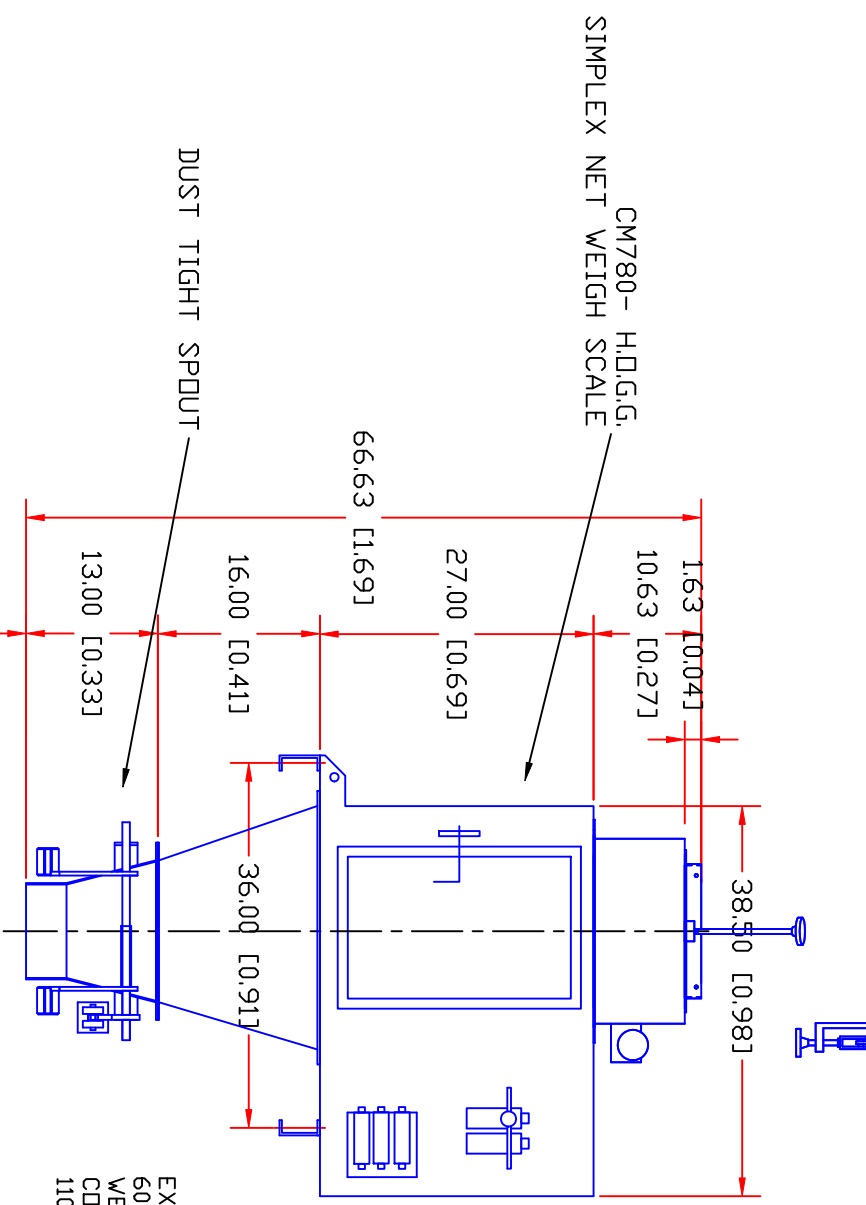

REV. A
REV. B
REV. C
REV. D
REV. E
REV. F
REV. G

EXPRESS SCALE PARTS, INC.
6873 MARTINDALE RD. SHAWNEE, KANSAS 66218 (913) 441-4787

NAME
CM780-D HIGH OUTPUT GRAVITY GATE SIMPLEX
NET WEIGH SCALE, DUST TIGHT SPOUT

TOLERANCE
DRAWING NUMBER
MATERIAL
DRAWN BY
DATE
SCALE
D.N.S.
PART NUMBER
PART NUMBER

SCM016HQJ
GOUDDY
08-02-11

48.00 [1.22]
TYP.

EXPRESS SCALE PARTS
600 SERIES
WEIGHT BASED PROCESS
CONTROLLER
110-1-60, 3 AMP