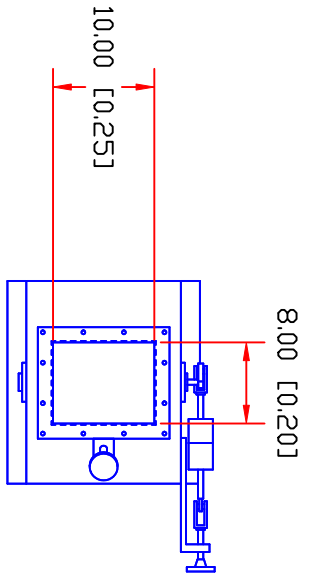

REV. A	EXPRESS SCALE PARTS, INC.		
REV. B	6873 MARTINDALE RD. SHAWNEE, KANSAS 66218 (913) 441-4787		
REV. C	NAME		
REV. D	CM780-D GRAVITY GATE SIMPLEX NET WEIGH SCALE,		
REV. E	CENTER GRIP SPOUT		
REV. F	TOLERANCE	MATERIAL	SCALE
REV. G	DRAWING NUMBER	DRAWN BY	DATE
	SCM016CGJ	GOUDY	08-02-11
			PART NUMBER

EXPRESS SCALE PARTS
600 SERIES
WEIGHT BASED PROCESS
CONTROLLER
110-1-60, 3 AMP