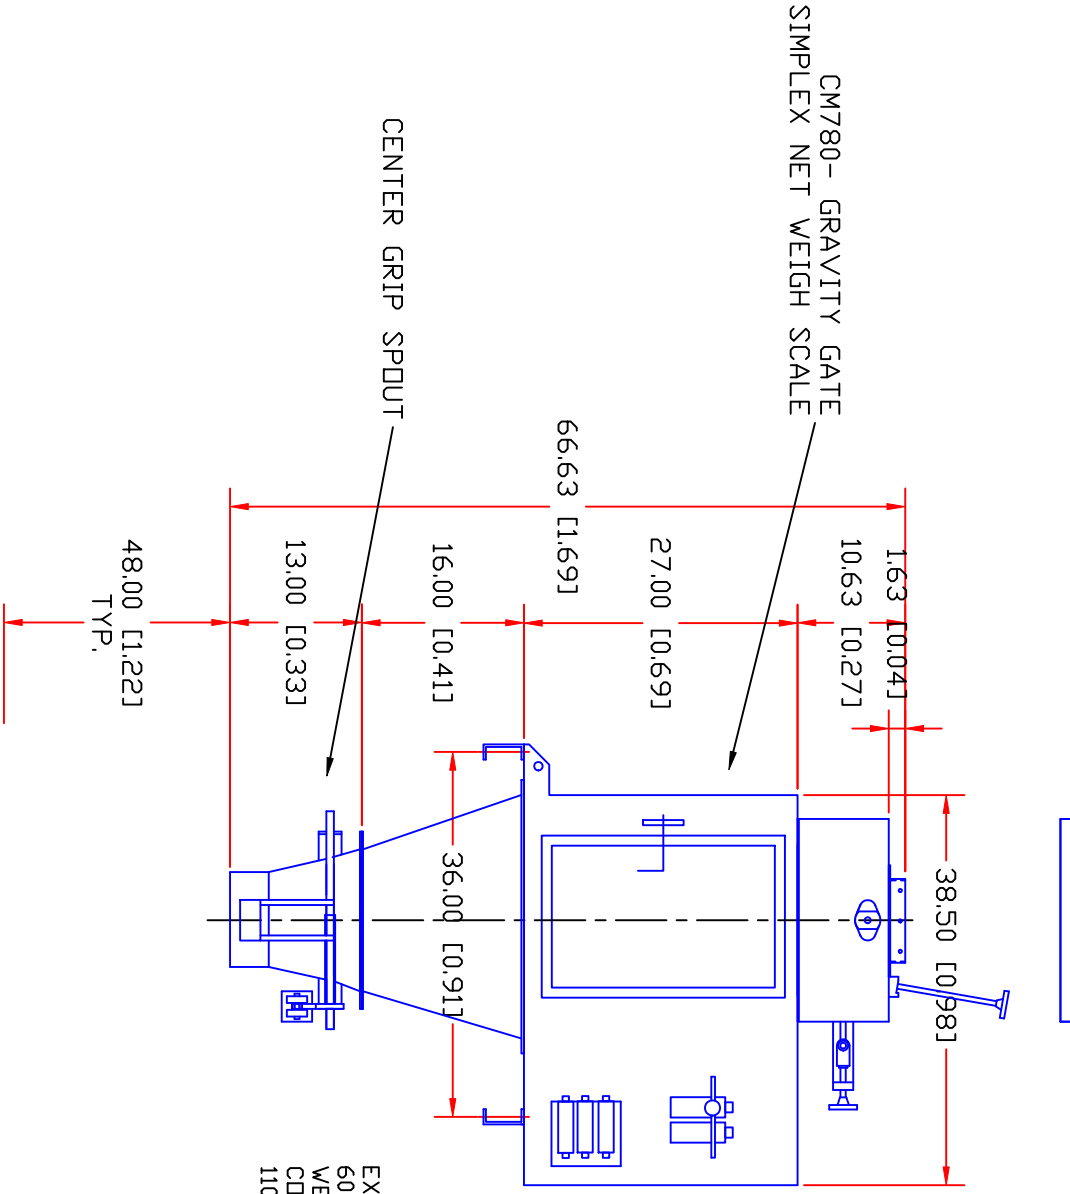

REV. A	EXPRESS SCALE PARTS, INC.		
REV. B	6873 MARTINDALE RD. SHAWNEE, KANSAS 66218 (913) 441-4787		
REV. C	NAME		
REV. D	CM780-D GRAVITY GATE SIMPLEX NET WEIGH SCALE,		
REV. E	CENTER GRIP SPOUT		
REV. F	TOLERANCE	MATERIAL	SCALE
REV. G	DRAWING NUMBER	DRAWN BY	DATE
	SCM016CGJ	GOUDY	08-02-11
			PART NUMBER

EXPRESS SCALE PARTS
600 SERIES
WEIGHT BASED PROCESS
CONTROLLER
110-1-60, 3 AMP