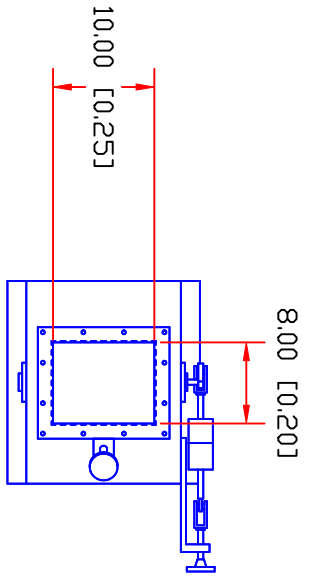

REV. A
REV. B
REV. C
REV. D
REV. E
REV. F
REV. G

EXPRESS SCALE PARTS, INC.
6873 MARTINDALE RD. SHAWNEE, KANSAS 66218 (913) 441-4787

NAME
CM780-D GRAVITY GATE SIMPLEX NET WEIGH SCALE,
DUST TIGHT SPOUT

TOLERANCE
DRAWING NUMBER
SCM016G

MATERIAL
DRAWN BY
J GOUDY

SCALE
D.N.S.
DATE
08-02-11

PART NUMBER
PART NUMBER

EXPRESS SCALE PARTS
600 SERIES
WEIGHT BASED PROCESS
CONTROLLER
110-1-60, 3 AMP