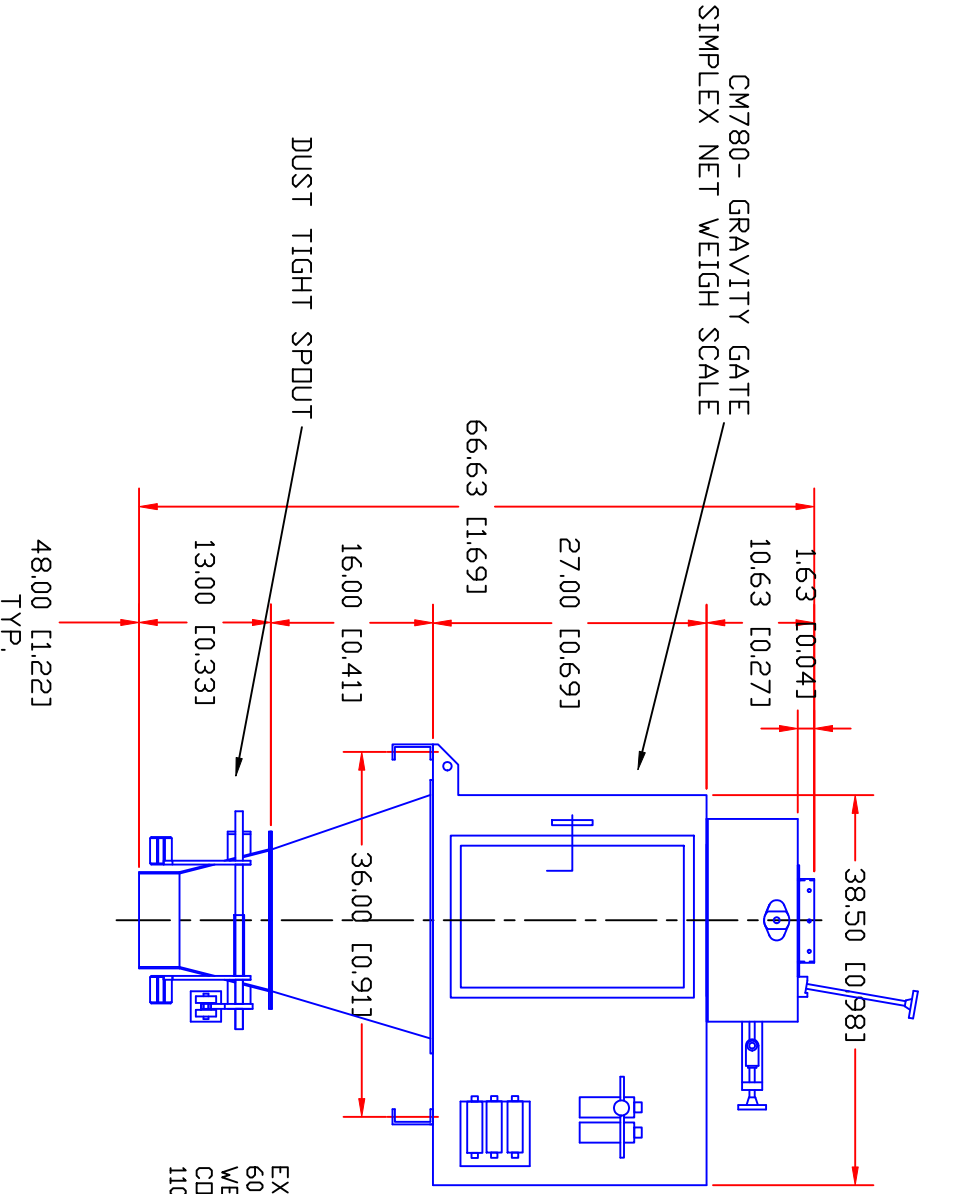

REV. A
REV. B
REV. C
REV. D
REV. E
REV. F
REV. G

EXPRESS SCALE PARTS, INC.
6873 MARTINDALE RD. SHAWNEE, KANSAS 66218 (913) 441-4787

NAME
CM780-D GRAVITY GATE SIMPLEX NET WEIGH SCALE,
DUST TIGHT SPOUT

TOLERANCE
DRAWING NUMBER
SCM016G

MATERIAL
DRAWN BY
J GOUDY

SCALE
D.N.S.
DATE
08-02-11

PART NUMBER
PART NUMBER

EXPRESS SCALE PARTS
600 SERIES
WEIGHT BASED PROCESS
CONTROLLER
110-1-60, 3 AMP