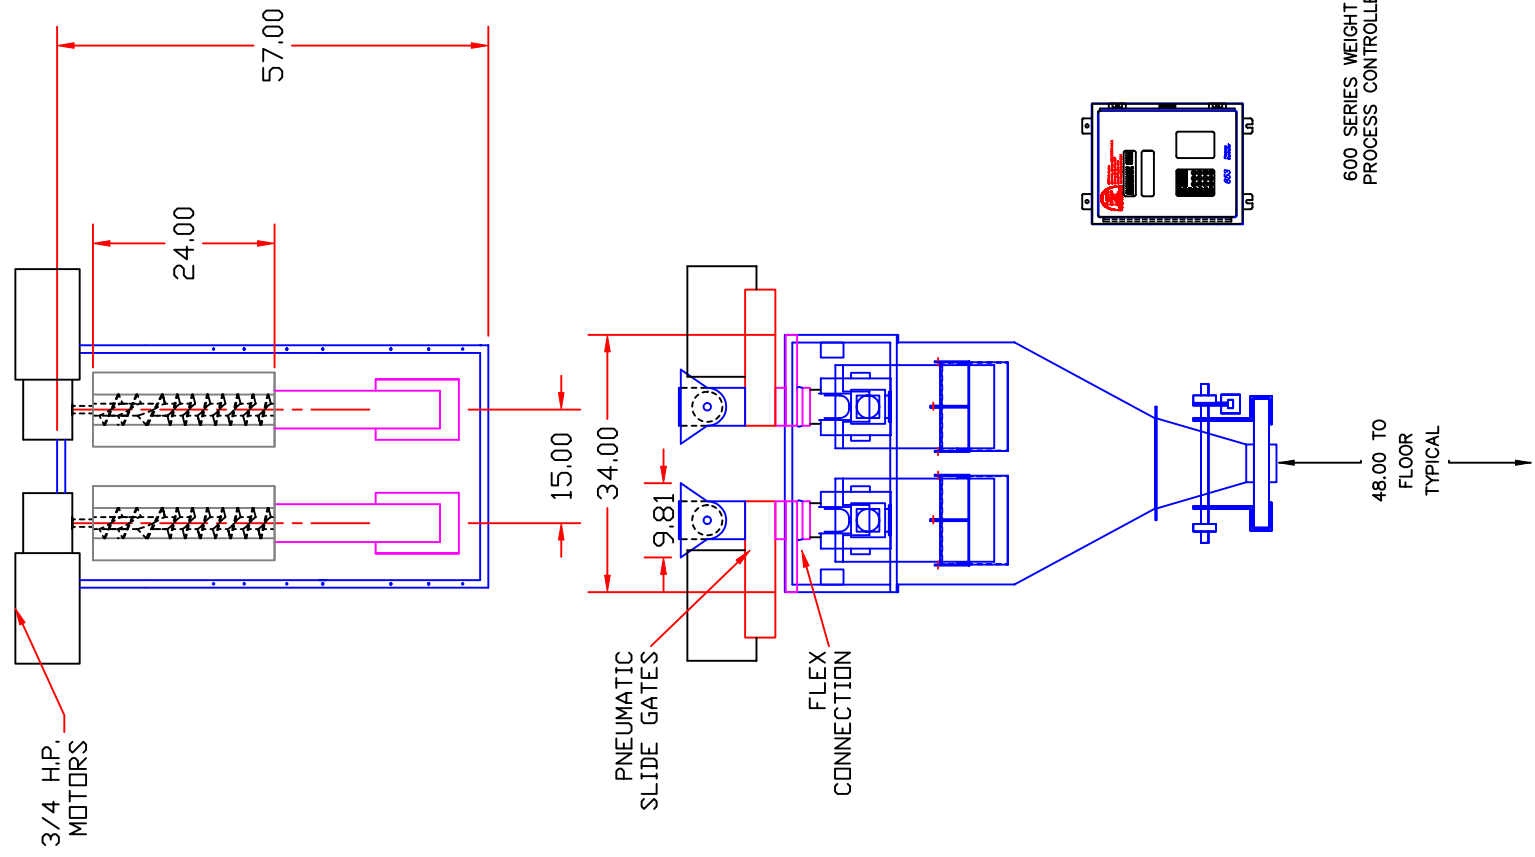

REV. A	EXPRESS SCALE PARTS, INC.
REV. B	6873 MARTINDALE RD. SHAWNEE, KANSAS 66218 (913) 441-4787
REV. C	NAME 5GV DUPLEX (.4-.6 CU' WEIGH HOPPER) Ø4"
REV. D	AUGER-FED SCALE, DUST TIGHT SPOUT
REV. E	FOR
REV. F	TOLERANCE MATERIAL D.N.S. PART NUMBER
REV. G	DRAWING NUMBER DRAWN BY DATE PART NUMBER
	SGV665 COUGHLIN 10-10-03

600 SERIES WEIGHT BASED
PROCESS CONTROLLER