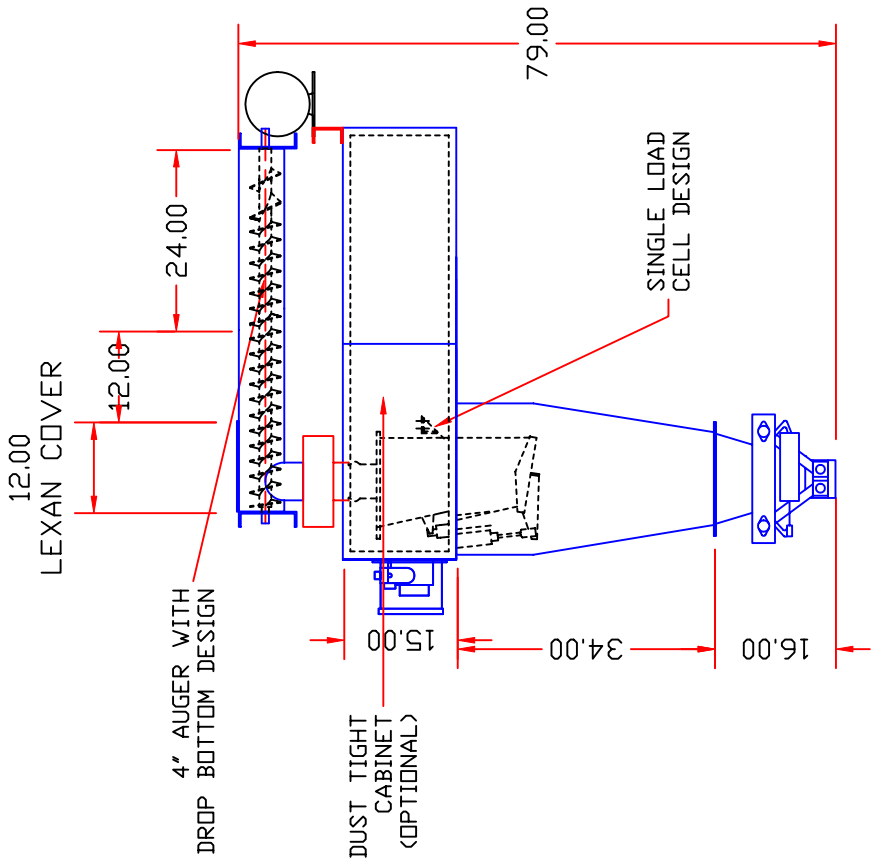

REV. A	EXPRESS SCALE PARTS, INC.
REV. B	6873 MARTINDALE RD. SHAWNEE, KANSAS 66218 (913) 441-4787
REV. C	NAME 5GV DUPLEX (.4-.6 CU' WEIGH HOPPER) Ø4"
REV. D	AUGER-FED SCALE, DUST TIGHT SPOUT
REV. E	FOR
REV. F	TOLERANCE MATERIAL D.N.S. PART NUMBER
REV. G	DRAWING NUMBER DRAWN BY DATE PART NUMBER
	SGV665 COUGHLIN 10-10-03

600 SERIES WEIGHT BASED
PROCESS CONTROLLER