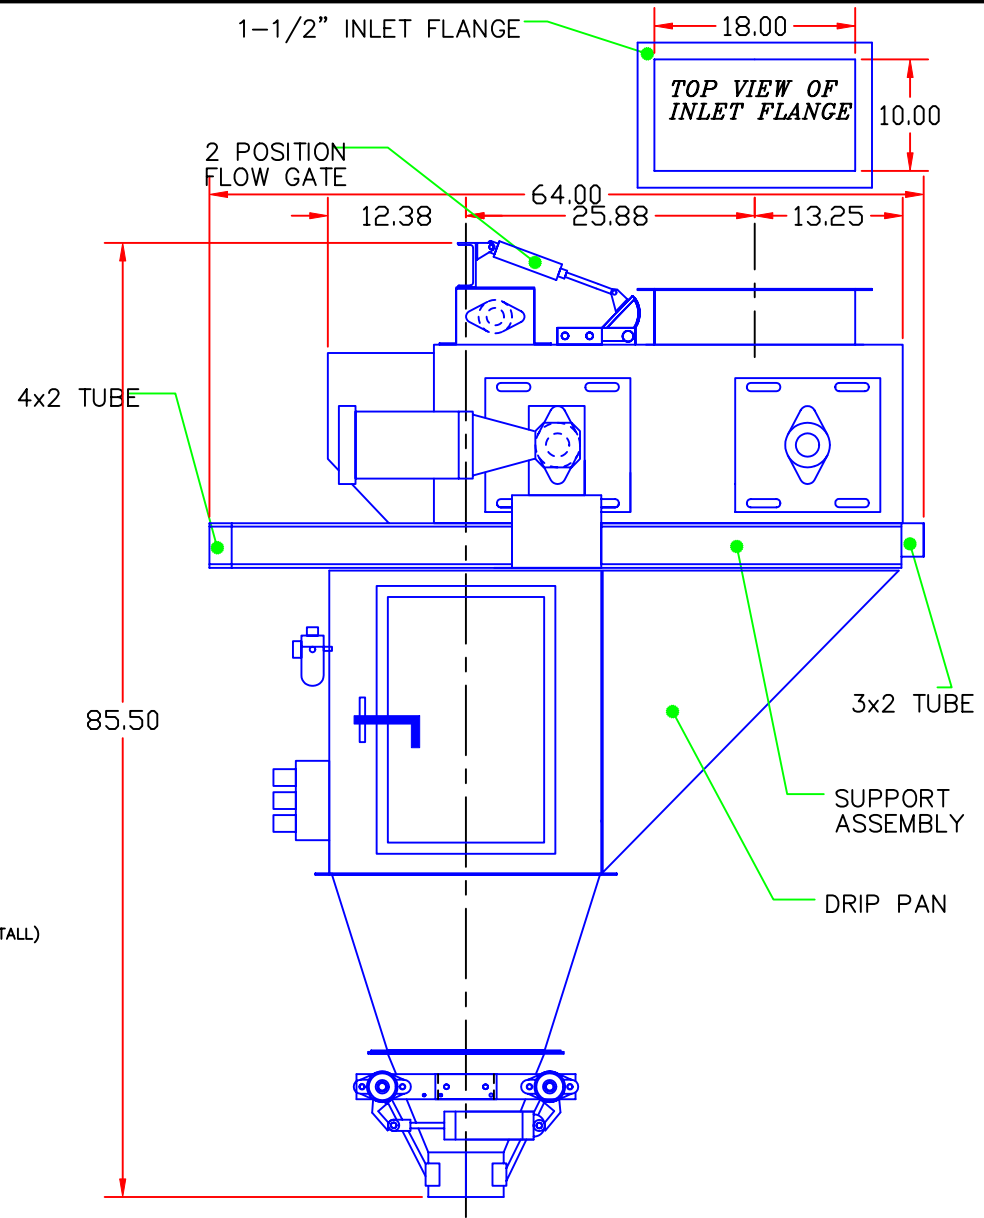

48" TO
FLOOR

REV. 1	EXPRESS SCALE PARTS, INC.			
REV. 2	6873 MARTINDALE RD. SHAWNEE, KANSAS 66218 (913) 441-4787			
REV. 3	NAME			
REV. 4	CM-780-BF-D (CENTER GRIP SPOUT)			
REV. 5	FOR			
REV. 6	TOLERANCE	MATERIAL	SCALE D.N.S.	PART NUMBER
REV. 7	DRAWING NUMBER	DRAWN BY	DATE	PART NUMBER
	SCM119CG	COUGHLIN	01-10-03	